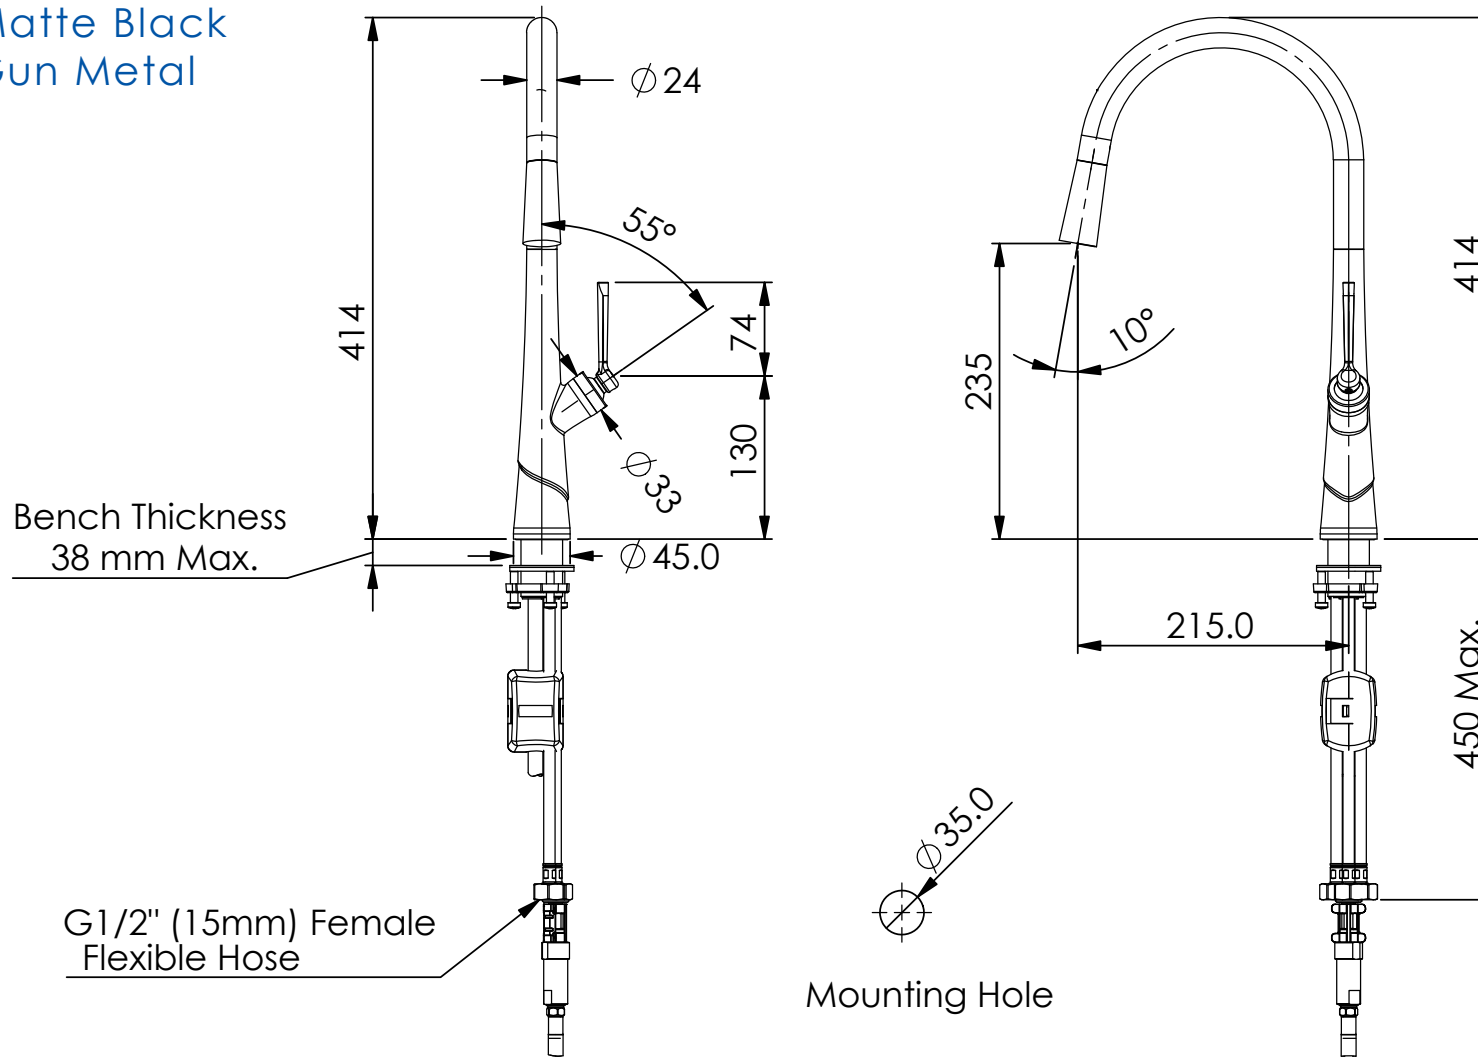

LUSTRO PULL-DOWN SINK MIXER

- 19502540 | Chrome
- 19502543 | Brushed Stainless
- 19502546 | Brushed Brass
- 19502547 | Matte Black
- 19502549 | Gun Metal

NZ: 0800 655 455 | nzsales@greenstapware.com
AU: 1800 244 992 | aussales@greenstapware.com