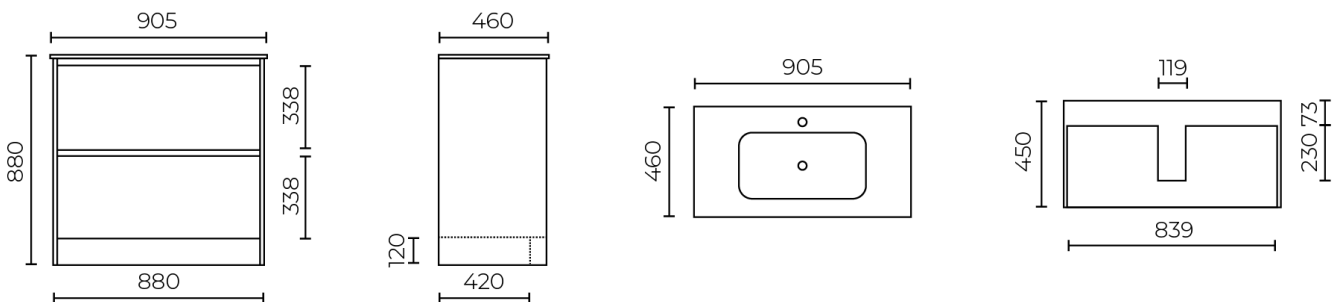

CIBOLO

900mm Floor Standing Vanity

LEVCIB90VCWH

Features:

- NEW Etna 20mm VC top
- Chrome overflow slot
- Soft close finger pull drawers

Specifications:

- One tap-hole
- Finger pull
- Construction from E1 moisture resistant board
- Full gloss cabinet
- 2 x full depth drawers with cut-outs
- DTC luxury soft close runners

Colour:

- White

Parts:

- LEVETNA900 (VC top)
- LEVCIB90CABWH (Cabinet)

ACCESSORIES, WASTES AND TAPWARE NOT INCLUDED UNLESS STATED. PLEASE NOTE MEASUREMENTS ARE NOMINAL ONLY. PLEASE MEASURE PRODUCT ON SITE