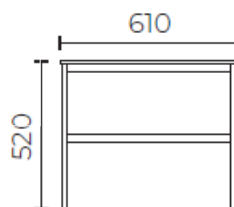

SURREY

600mm Slim Wall Hung Vanity

LEVSUR600WHWH

Features:

- Solid 20mm Mini VC top
- Ergonomic space saving bowl
- Built in overflow
- Finger pull soft close drawers
- Slim vanity 360mm width

Specifications:

- Full gloss cabinet
- 1 tap hole
- Construction from E1 moisture resistant board
- Wall Hung
- 2 x soft close drawers
- 440 x 205 x 90mm bowl

Parts:

- LEVMINI600 (VC top)
- LEVSUR60WHCABWH (Cabinet)

Colour:

- Gloss white

Warranty

- 10 years on top
- 7 years on cabinet

ACCESSORIES, WASTES AND TAPWARE NOT INCLUDED UNLESS STATED. PLEASE NOTE MEASUREMENTS ARE NOMINAL ONLY. PLEASE MEASURE PRODUCT ON SITE