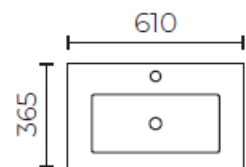

SURREY

600mm Slim Wall Hung Vanity

LEVSUR600WHWH

Features:

- Solid 20mm Mini VC top
- Ergonomic space saving bowl
- Built in overflow
- Finger pull soft close drawers
- Slim vanity 360mm width

Specifications:

- Full gloss cabinet
- 1 tap hole
- Construction from E1 moisture resistant board
- Wall Hung
- 2 x soft close drawers
- 440 x 205 x 90mm bowl

Parts:

- LEVMINI600 (VC top)
- LEVSUR60WHCABWH (Cabinet)

Colour:

- Gloss white

Warranty

- 10 years on top
- 7 years on cabinet

ACCESSORIES, WASTES AND TAPWARE NOT INCLUDED UNLESS STATED. PLEASE NOTE MEASUREMENTS ARE NOMINAL ONLY. PLEASE MEASURE PRODUCT ON SITE