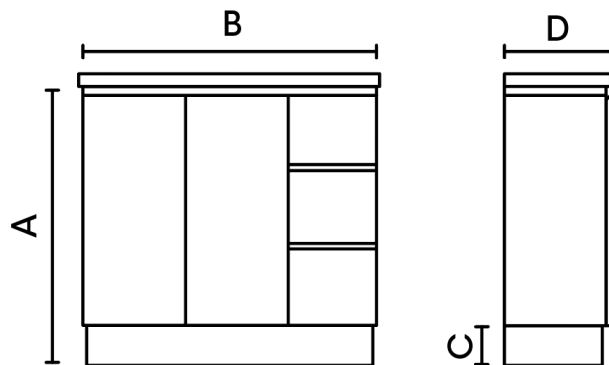

LE·VIVI

TECHNICAL DATA SHEET

SURREY

900mm Slim Vanity

LEVSURSV900WH

Features:

- Solid 50mm polymarble top
- Ergonomic space saving bowl
- Built in overflow
- Finger pull soft close doors
- Finger pull soft close drawers
- Slim vanity 350mm width

Specifications:

- Full gloss cabinet
- 1 tap hole
- Doors painted on inside
- Construction from E1 moisture resistant board
- 2 x doors 3 x drawers
- Removable plinth for wall hanging
- 400 x 200 x 80mm bowl

Colour:

- Gloss white

Size

A = 910mm
B = 900mm
C = 150mm
D = 352mm

Warranty

- 7 year on top
- 5 years on cabinet

ACCESSORIES, WASTES AND TAPWARE NOT INCLUDED UNLESS STATED. PLEASE NOTE MEASUREMENTS ARE NOMINAL ONLY. PLEASE MEASURE PRODUCT ON SITE