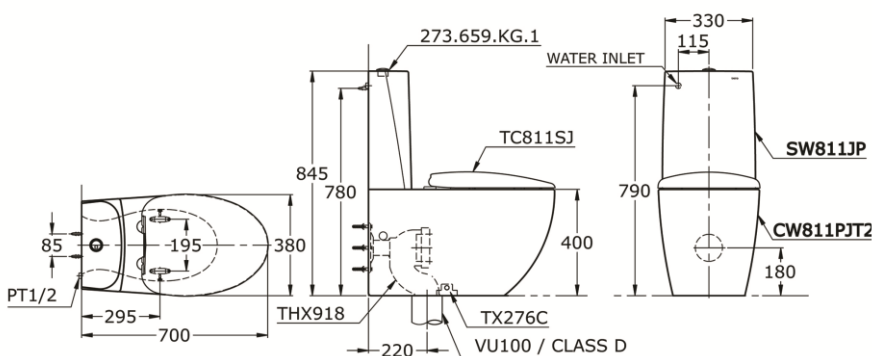

TOTO®

LE MUSE

BACK-TO-WALL TOILET SUITE

TECHNICAL DATA SHEET

TOT-LEMUS'WH

Features:

- Italian designed – Francesco Lucchese
- Dual flush cistern
- 4.5/3L water saving cistern
- Back Inlet or Left or right bottom entry
- 4 -star WELS rating
- Adjustable pan connector supplied
- Soft close – Duraplast quick release seat
- Easily removable cistern shroud for maintenance
- Geberit inlet/outlet valve

Specifications:

- Wash-down, dual flush
- 4.5/3L cistern flush
- 180mm P set-out
- 140mm – 220mm S-trap set-out with adaptor THX918
- 273.659.KG.1 enclosed cistern
- Back entry inlet
- Supplied with isolation tap
- ***PLEASE NOTE if converting to bottom entry, a HNR15X10 & a suitable flexi hose will be required, length will be determined by isolation tap position.**

**PLEASE NOTE MEASUREMENTS ARE NOMINAL ONLY.
PLEASE MEASURE PRODUCT ON SITE.**

Parts Description:

- CW811PJT2WS (P pan only)
- SW811JPW/F (cistern only)
- TC811SJ (Soft close seat only)
- THX918 (140mm-220mm S pan connector)
- 222.013.00.1 (Inlet valve)
- 272.303.KG.1 (Outlet valve)