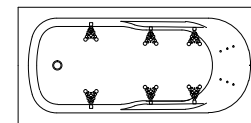

Whisper Jet / Mini Combination
6 Whisper jets, 6 Mini jets