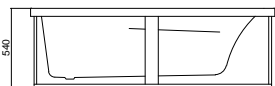

Height with optional upstand 555 mm