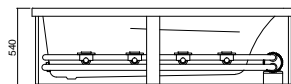

Height with optional upstand 555 mm