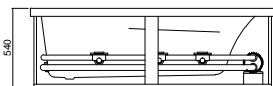

Height with optional upstand 555 mm