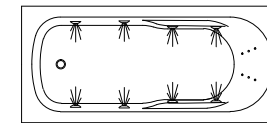

Hydrotherapy 8 Spa jets, 6 Mini jets