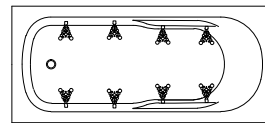

8 Whisper jets