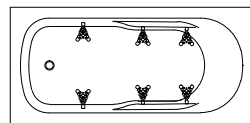

6 Whisper jets