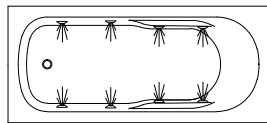

KAHLO 1675

135 litre working water capacity
Internal depth-475mm (excludes optional 15mm upstand)
Nominal framed bath & spa bath height - 540mm
or 555mm with optional upstand

8 Spa jets

KAHLO 1800

170 litre working water capacity
Internal depth-475mm (excludes optional upstand)
Nominal framed bath & spa bath height - 540mm
or 555mm with optional upstand