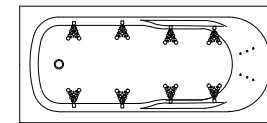

Height with optional upstand 555 mm