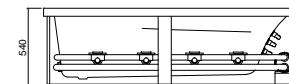

Height with optional upstand 555 mm

KAHLO 1800

170 litre working water capacity
Internal depth-475mm (excludes optional upstand)
Nominal framed bath & spa bath height - 540mm
or 555mm with optional upstand