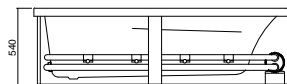

Height with optional upstand 555 mm