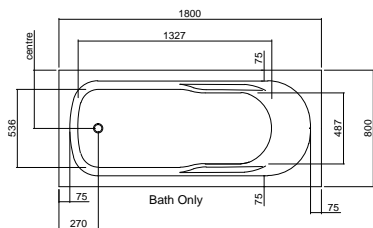

KAHLO 1800

170 litre working water capacity
Internal depth-475mm (excludes optional upstand)
Nominal framed bath & spa bath height - 540mm
or 555mm with optional upstand