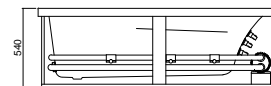

Height with optional upstand 555 mm