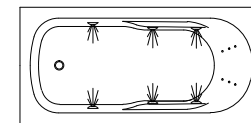

Hydrotherapy 6 Spa jets, 6 Mini jets