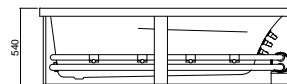

Height with optional upstand 555 mm