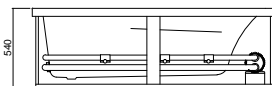

Height with optional upstand 555 mm