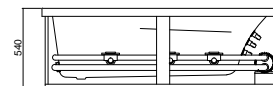

Height with optional upstand 555 mm

KAHLO 1675

135 litre working water capacity
Internal depth-475mm (excludes optional 15mm upstand)
Nominal framed bath & spa bath height - 540mm
or 555mm with optional upstand