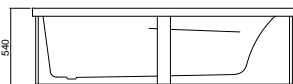

Height with optional upstand 555 mm