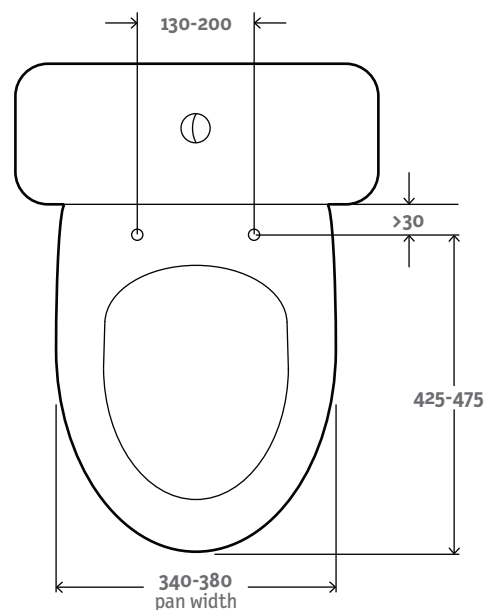

- | | |
|--------------------------------|--|
| Colour/Finish | White |
| Material | Polypropylene |
| Included Components | <ul style="list-style-type: none"> • Electronic bidet • Ionic water filter • Non-return valve • Installation instructions • Quick start user guide • Low-medium hazard backflow prevention device |
| Features & Benefits | <ul style="list-style-type: none"> • Quiet-Close, Quick-Release and heated seat • Posterior and feminine cleansing with warm water • Auto self-cleaning stainless steel nozzle for personal hygiene • 2-level power saving modes • Sitting sensor enables cleansing functions only when seated • 6-level adjustment nozzle position • Reduce unhygienic dampness with dry air • Includes check valve, T-connector, water inlet hose, seat fixing kit, water filter and electronic bidet seat |

***Notes:** Must be installed with RCD electrical protection.
 Must be installed to a water supply pressure between 220-500kPa.
 Must be installed in compliance with AS/NZS 3500.1.

Product	Code
Electronic Bidet Seat	99286A-0

Top View

Note: Maximum user weight 120kg

Underside View

Compatible Toilet Pans

All measurements shown are in millimetres.
 Sizes are approximate.
 1246947-A04-D Jan 2016