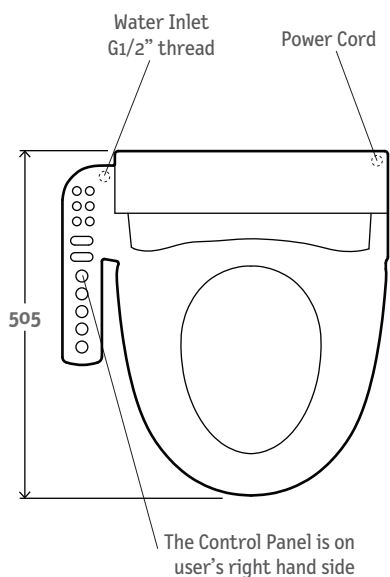

Englefield™ Electronic Bidet Seat

A modern bidet seat that can be fitted to a variety of Englefield and other toilets. Designed to deliver the finest in hygiene, safety and comfort for the whole family.

- | | |
|--------------------------------|--|
| Colour/Finish | White |
| Material | Polypropylene |
| Included Components | <ul style="list-style-type: none"> • Electronic bidet • Ionic water filter • Non-return valve • Installation instructions • Quick start user guide • Low-medium hazard backflow prevention device |
| Features & Benefits | <ul style="list-style-type: none"> • Quiet-Close, Quick-Release and heated seat • Posterior and feminine cleansing with warm water • Auto self-cleaning stainless steel nozzle for personal hygiene • 2-level power saving modes • Sitting sensor enables cleansing functions only when seated • 6-level adjustment nozzle position • Reduce unhygienic dampness with dry air • Includes check valve, T-connector, water inlet hose, seat fixing kit, water filter and electronic bidet seat |

***Notes:** Must be installed with RCD electrical protection.
 Must be installed to a water supply pressure between 220-500kPa.
 Must be installed in compliance with AS/NZS 3500.1.

Product	Code
Electronic Bidet Seat	99286A-0

Top View

Note: Maximum user weight 120kg

Underside View

Compatible Toilet Pans

All measurements shown are in millimetres.
 Sizes are approximate.
 1246947-A04-D Jan 2016