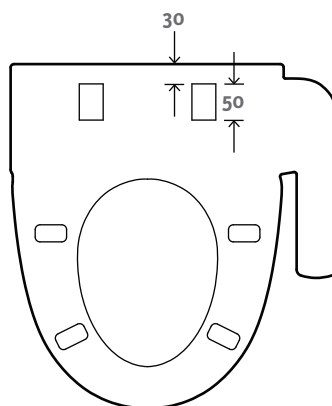

- | | |
|--------------------------------|--|
| Colour/Finish | White |
| Material | Polypropylene |
| Included Components | <ul style="list-style-type: none"> • Electronic bidet • Ionic water filter • Non-return valve • Installation instructions • Quick start user guide • Low-medium hazard backflow prevention device |
| Features & Benefits | <ul style="list-style-type: none"> • Quiet-Close, Quick-Release and heated seat • Posterior and feminine cleansing with warm water • Auto self-cleaning stainless steel nozzle for personal hygiene • 2-level power saving modes • Sitting sensor enables cleansing functions only when seated • 6-level adjustment nozzle position • Reduce unhygienic dampness with dry air • Includes check valve, T-connector, water inlet hose, seat fixing kit, water filter and electronic bidet seat |

***Notes:** Must be installed with RCD electrical protection.
 Must be installed to a water supply pressure between 220-500kPa.
 Must be installed in compliance with AS/NZS 3500.1.

Product	Code
Electronic Bidet Seat	99286A-0

Top View

Note: Maximum user weight 120kg

Underside View

Compatible Toilet Pans

All measurements shown are in millimetres.
 Sizes are approximate.
 1246947-A04-D Jan 2016