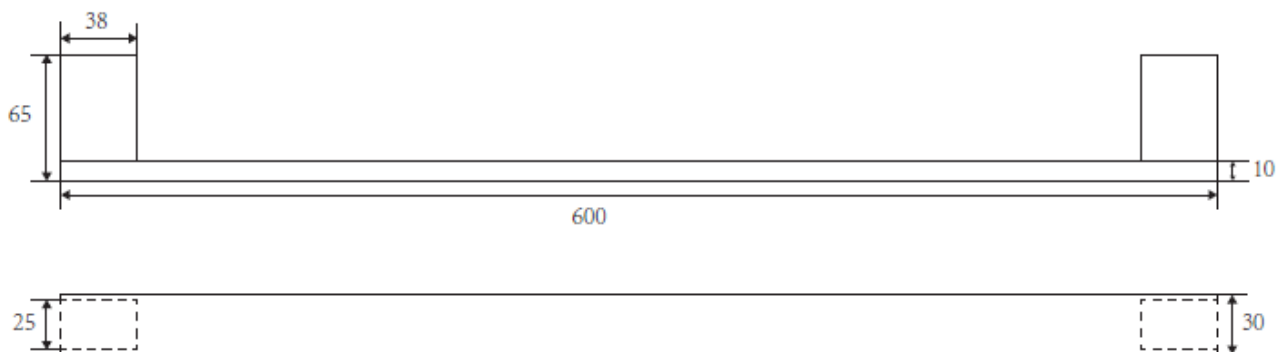

Warranty:

- 5 years

ACCESSORIES, WASTES AND TAPWARE NOT INCLUDED UNLESS STATED. PLEASE NOTE MEASUREMENTS ARE NOMINAL ONLY. PLEASE MEASURE PRODUCT ON SITE