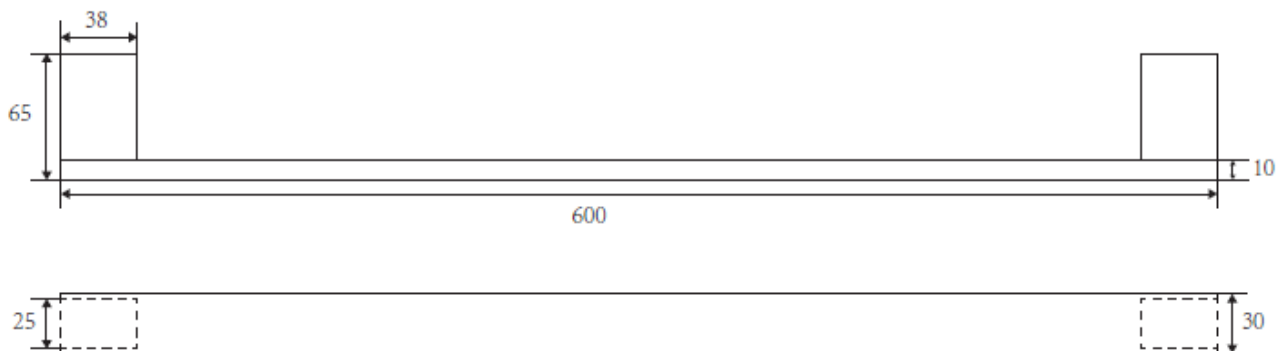

ALYSSA

Single Towel Bar 600mm

LEV2808600

Features:

- Modern square design
- Solid construction

Specifications:

- Polished 304 Stainless Steel construction
- 600mm single bar
- 562mm fixing width centre to centre

Colour:

- Stainless Steel

Warranty:

- 10 years

ACCESSORIES, WASTES AND TAPWARE NOT INCLUDED UNLESS STATED. PLEASE NOTE MEASUREMENTS ARE NOMINAL ONLY. PLEASE MEASURE PRODUCT ON SITE