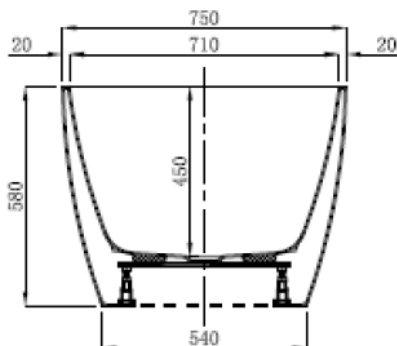

CIBOLO Freestanding Bath

LEVCIB16X75

Features:

- Twin skin construction
- 20mm top edge construction
- Rectangular style with rounded ends
- Fibreglass and board reinforced base
- 4 independent leveling feet
- Centre waste

Specifications:

- Lucite European sanitary grade acrylic
- 280 litre capacity
- Internal depth 450mm
- Waste Centre 375 x 800mm

Colour:

- White

Size:

- 1600 x 750 x 580 x 450mm

Warranty:

- 10 years

ACCESSORIES, WASTES AND TAPWARE NOT INCLUDED UNLESS STATED. PLEASE NOTE MEASUREMENTS ARE NOMINAL ONLY.
PLEASE MEASURE PRODUCT ON SITE. ACTUAL COLOURS MAY VARY