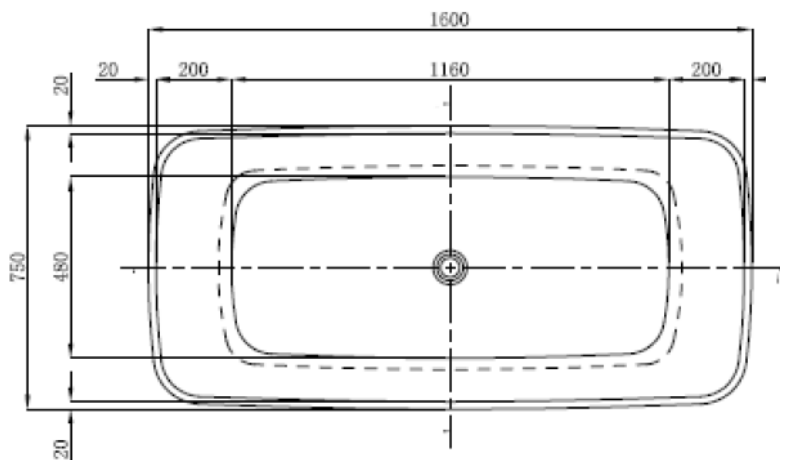

CIBOLO Freestanding Bath

LEVCIB16X75

Features:

- Twin skin construction
- 20mm top edge construction
- Rectangular style with rounded ends
- Fibreglass and board reinforced base
- 4 independent leveling feet
- Centre waste

Specifications:

- Lucite European sanitary grade acrylic
- 280 litre capacity
- Internal depth 450mm
- Waste Centre 375 x 800mm

Colour:

- White

Size:

- 1600 x 750 x 580 x 450mm

Warranty:

- 10 years

ACCESSORIES, WASTES AND TAPWARE NOT INCLUDED UNLESS STATED. PLEASE NOTE MEASUREMENTS ARE NOMINAL ONLY.
PLEASE MEASURE PRODUCT ON SITE. ACTUAL COLOURS MAY VARY