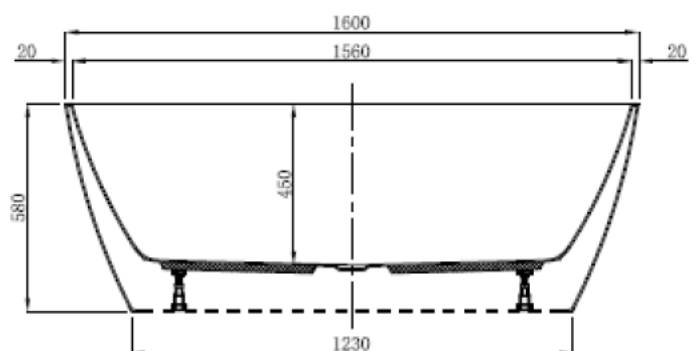

CIBOLO Freestanding Bath

LEVCIB16X75

Features:

- Twin skin construction
- 20mm top edge construction
- Rectangular style with rounded ends
- Fibreglass and board reinforced base
- 4 independent leveling feet
- Centre waste

Specifications:

- Lucite European sanitary grade acrylic
- 280 litre capacity
- Internal depth 450mm
- Waste Centre 375 x 800mm

Colour:

- White

Size:

- 1600 x 750 x 580 x 450mm

Warranty:

- 10 years

ACCESSORIES, WASTES AND TAPWARE NOT INCLUDED UNLESS STATED. PLEASE NOTE MEASUREMENTS ARE NOMINAL ONLY.
PLEASE MEASURE PRODUCT ON SITE. ACTUAL COLOURS MAY VARY