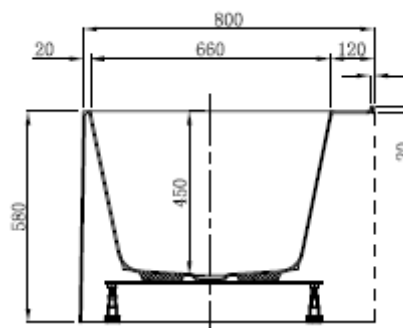

LUCCA 1600 Freestanding Bath

LEVLUC16X8

Features:

- Twin skin construction
- 20mm wide top edge
- Rectangular style with rounded ends
- Back to wall style
- 110mm wide back platform with 20mm tile up-stand
- Fibreglass and board reinforced base
- 4 independent leveling feet
- Centre waste (800 x 450mm from wall)

Specifications:

- Lucite European sanitary grade acrylic
- Tile up-stand 20mm
- 254 litre capacity
- Internal depth 450mm

Colour:

- White

Size:

1600 x 800 x 580 x 450mm

Warranty:

- 10 years

ACCESSORIES, WASTES AND TAPWARE NOT INCLUDED UNLESS STATED. PLEASE NOTE MEASUREMENTS ARE NOMINAL ONLY.
PLEASE MEASURE PRODUCT ON SITE. ACTUAL COLOURS MAY VARY