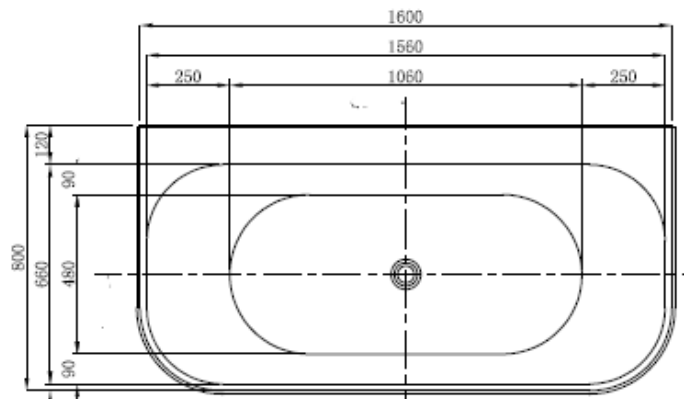

LUCCA 1600 Freestanding Bath

LEVLUC16X8

Features:

- Twin skin construction
- 20mm wide top edge
- Rectangular style with rounded ends
- Back to wall style
- 110mm wide back platform with 20mm tile up-stand
- Fibreglass and board reinforced base
- 4 independent leveling feet
- Centre waste (800 x 450mm from wall)

Specifications:

- Lucite European sanitary grade acrylic
- Tile up-stand 20mm
- 254 litre capacity
- Internal depth 450mm

Colour:

- White

Size:

1600 x 800 x 580 x 450mm

Warranty:

- 10 years

ACCESSORIES, WASTES AND TAPWARE NOT INCLUDED UNLESS STATED. PLEASE NOTE MEASUREMENTS ARE NOMINAL ONLY.
PLEASE MEASURE PRODUCT ON SITE. ACTUAL COLOURS MAY VARY