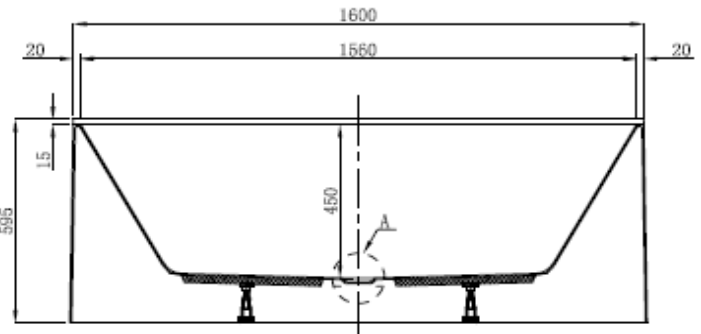

LUCCA 1600 Freestanding Bath

LEVLUC16X8

Features:

- Twin skin construction
- 20mm wide top edge
- Rectangular style with rounded ends
- Back to wall style
- 110mm wide back platform with 20mm tile up-stand
- Fibreglass and board reinforced base
- 4 independent leveling feet
- Centre waste (800 x 450mm from wall)

Specifications:

- Lucite European sanitary grade acrylic
- Tile up-stand 20mm
- 254 litre capacity
- Internal depth 450mm

Colour:

- White

Size:

1600 x 800 x 580 x 450mm

Warranty:

- 10 years

ACCESSORIES, WASTES AND TAPWARE NOT INCLUDED UNLESS STATED. PLEASE NOTE MEASUREMENTS ARE NOMINAL ONLY.
PLEASE MEASURE PRODUCT ON SITE. ACTUAL COLOURS MAY VARY