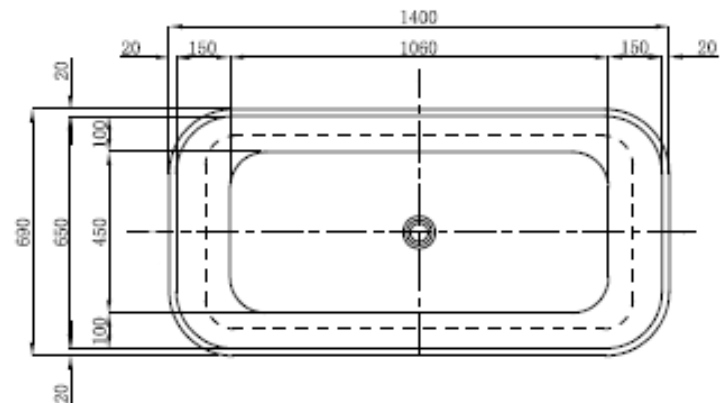

LE·VIVI

TECHNICAL DATA SHEET

LYON

Freestanding Bath

LEVLYON14X690

Features:

- Twin skin construction
- 20mm top edge construction provides similar bathing area to much larger baths
- Rectangular style with rounded ends
- Fibreglass and board reinforced base
- 4 independent leveling feet
- Centre waste

Specifications:

- Lucite European sanitary grade acrylic
- 234 litre capacity
- Internal depth 450mm
- Centre of waste 345 x 700mm

Colour:

- White

Size:

- 1400 x 690 x 580 x 450mm

Warranty:

- 10 years

ACCESSORIES, WASTES AND TAPWARE NOT INCLUDED UNLESS STATED. PLEASE NOTE MEASUREMENTS ARE NOMINAL ONLY.
PLEASE MEASURE PRODUCT ON SITE. ACTUAL COLOURS MAY VARY