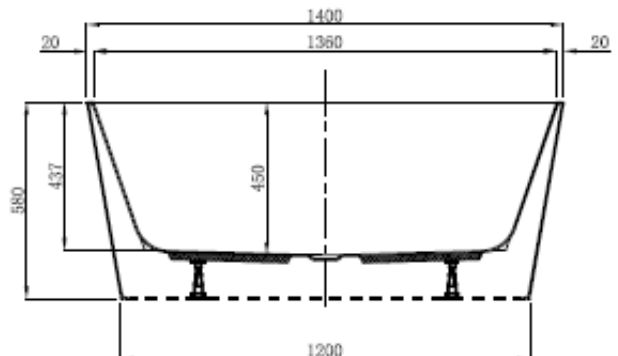

LE·VIVI

TECHNICAL DATA SHEET

LYON

Freestanding Bath

LEVLYON14X690

Features:

- Twin skin construction
- 20mm top edge construction provides similar bathing area to much larger baths
- Rectangular style with rounded ends
- Fibreglass and board reinforced base
- 4 independent leveling feet
- Centre waste

Specifications:

- Lucite European sanitary grade acrylic
- 234 litre capacity
- Internal depth 450mm
- Centre of waste 345 x 700mm

Colour:

- White

Size:

- 1400 x 690 x 580 x 450mm

Warranty:

- 10 years

ACCESSORIES, WASTES AND TAPWARE NOT INCLUDED UNLESS STATED. PLEASE NOTE MEASUREMENTS ARE NOMINAL ONLY.
PLEASE MEASURE PRODUCT ON SITE. ACTUAL COLOURS MAY VARY