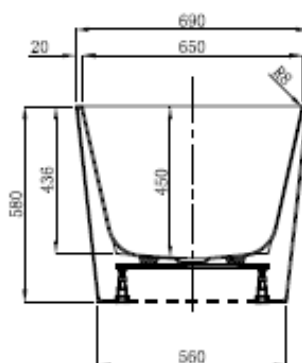

LE·VIVI

TECHNICAL DATA SHEET

LYON

Freestanding Bath

LEVLYON14X690

Features:

- Twin skin construction
- 20mm top edge construction provides similar bathing area to much larger baths
- Rectangular style with rounded ends
- Fibreglass and board reinforced base
- 4 independent leveling feet
- Centre waste

Specifications:

- Lucite European sanitary grade acrylic
- 234 litre capacity
- Internal depth 450mm
- Centre of waste 345 x 700mm

Colour:

- White

Size:

- 1400 x 690 x 580 x 450mm

Warranty:

- 10 years

ACCESSORIES, WASTES AND TAPWARE NOT INCLUDED UNLESS STATED. PLEASE NOTE MEASUREMENTS ARE NOMINAL ONLY.
PLEASE MEASURE PRODUCT ON SITE. ACTUAL COLOURS MAY VARY