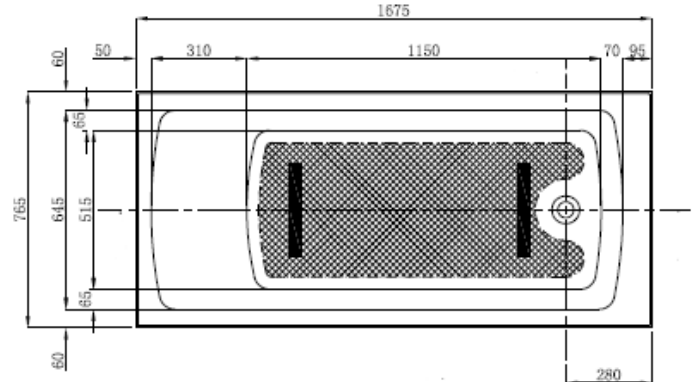

VENETO 1675mm Drop-In Bath

LEVVEN1675

Features:

- Drop in style
- Rectangular style with square ends
- End waste outlet
- Tile lip all four sides
- Ideal for shower over bath

Specifications:

- 15mm tile up-stand
- Lucite European sanitary grade acrylic
- Fibreglass reinforced with base board
- Fitted floor support providing fall to waste
- Water capacity approx. 267 litres

Colour:

- White

Size:

- 1675 x 765 x 420mm

Warranty:

- 10 years

ACCESSORIES, WASTES AND TAPWARE NOT INCLUDED UNLESS STATED. PLEASE NOTE MEASUREMENTS ARE NOMINAL ONLY.
PLEASE MEASURE PRODUCT ON SITE. ACTUAL COLOURS MAY VARY