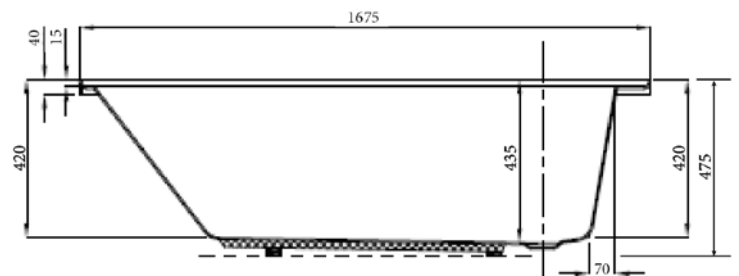

VENETO 1675mm Drop-In Bath

LEVVEN1675

Features:

- Drop in style
- Rectangular style with square ends
- End waste outlet
- Tile lip all four sides
- Ideal for shower over bath

Specifications:

- 15mm tile up-stand
- Lucite European sanitary grade acrylic
- Fibreglass reinforced with base board
- Fitted floor support providing fall to waste
- Water capacity approx. 267 litres

Colour:

- White

Size:

- 1675 x 765 x 420mm

Warranty:

- 10 years

ACCESSORIES, WASTES AND TAPWARE NOT INCLUDED UNLESS STATED. PLEASE NOTE MEASUREMENTS ARE NOMINAL ONLY.
PLEASE MEASURE PRODUCT ON SITE. ACTUAL COLOURS MAY VARY