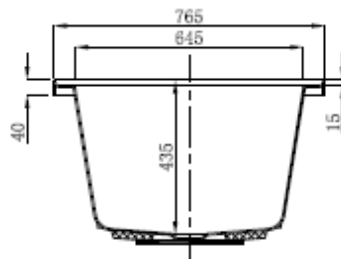

VENETO 1675mm Drop-In Bath

LEVVEN1675

Features:

- Drop in style
- Rectangular style with square ends
- End waste outlet
- Tile lip all four sides
- Ideal for shower over bath

Specifications:

- 15mm tile up-stand
- Lucite European sanitary grade acrylic
- Fibreglass reinforced with base board
- Fitted floor support providing fall to waste
- Water capacity approx. 267 litres

Colour:

- White

Size:

- 1675 x 765 x 420mm

Warranty:

- 10 years

ACCESSORIES, WASTES AND TAPWARE NOT INCLUDED UNLESS STATED. PLEASE NOTE MEASUREMENTS ARE NOMINAL ONLY.
PLEASE MEASURE PRODUCT ON SITE. ACTUAL COLOURS MAY VARY