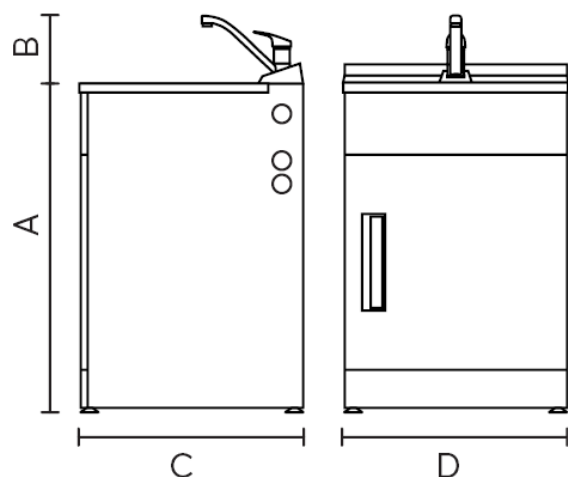

LE·VIVI

TECHNICAL DATA SHEET

HUB TUB 560mm Door

LEVAQPWTUB

Features:

- Robust powder-coated, galvanised steel cabinet
- Pressed, seamless laundry tub with an anti-drip lip
- All-pressure single lever mixer
- Recessed metal handle
- Reinforced full-width door to prevent 'door wobble'
- Reversible door with internal storage basket
- Magnetic door catches

Specifications:

- Hot and cold isolators with dual capped outlets 15 and 20mm
- Designer overflow capacity, greater than 25 litres/minute.
- WELS Water Efficiency (Mains Pressure): 3 star rated.
- Water Consumption (Mains Pressure): 9 litres per minute.

Colour:

- White/Stainless Steel

Size

A = 935-950mm
B = 165mm
C = 560mm
D = 560mm

Warranty:

- 5 years on cabinet and tapware*
- Lifetime on stainless steel bowl

*Warranty shown applies to residential use only. Commercial use warranty may differ.

ACCESSORIES, WASTES AND TAPWARE NOT INCLUDED UNLESS STATED. PLEASE NOTE MEASUREMENTS ARE NOMINAL ONLY. PLEASE MEASURE PRODUCT ON SITE