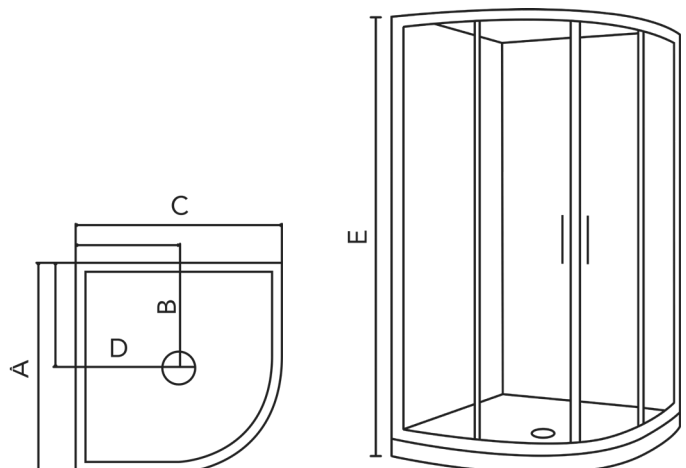

LE·VIVI

TECHNICAL DATA SHEET

CABRIS 1000 Round Flat Wall Shower Enclosure – Polished

LEVCA10X2RPOL

Features:

- Twin sliding doors
- Dual quick release rollers
- Extra height (1860mm door)
- Complete with glue, silicone & waste trap
- Centre waste

Specifications:

- 1000mm x 1000mm
- European sanitary grade acrylic
- 35mm tray upstand
- Overall height 1940mm
- Safety glass AS/NZS 2208:1996

Parts Description:

- LEVNL2142N10POL (Doors)
- LEVWLF102SWH (Wall)
- LEVAUR100 (Tray)
- LEVGP2 (Glue pack)
- LEVGD6 (Trap)

Colour:

- Polished/Clear Glass

Size:

A = 1000mm   B = 500mm
C = 1000mm   D = 500mm
E = 1940mm

Warranty:

- 10 years on Acrylic walls, tray and doors
- 2 years on shower seals

ACCESSORIES, WASTES AND TAPWARE NOT INCLUDED UNLESS STATED. PLEASE NOTE MEASUREMENTS ARE NOMINAL ONLY. PLEASE MEASURE PRODUCT ON SITE