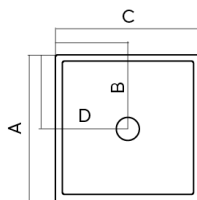

LE·VIVI

TECHNICAL DATA SHEET

CABRIS 1000 Square Moulded Wall Shower Enclosure – White

LEVCA10X2MWWH

Features:

- Pivot hinge door
- Solid chrome on brass handle
- Extra height (1860mm door)
- Complete with glue, silicone & waste trap
- Magnetic close door
- Centre waste

Specifications:

- 1000mm x 1000mm
- European sanitary grade acrylic
- 35mm tray upstand
- Left or Right hand moulding
- Safety glass AS/NZS 2208:1996

Parts Description:

- LEVNL1221N10WH (Doors)
- LEVWL102SMW (Wall)
- LEVAUF100 (Tray)
- LEVGP1 (Glue pack)
- LEVGD6 (Trap)

Colour:

- White/Clear Glass

Size:

A = 1000mm B = 500mm
C = 1000mm D = 500mm
E = 1940mm F = 500mm
G = 930mm H = 790mm
I = 340mm

Warranty:

- 10 years on Acrylic walls, tray and doors
- 2 years on shower seals

ACCESSORIES, WASTES AND TAPWARE NOT INCLUDED UNLESS STATED. PLEASE NOTE MEASUREMENTS ARE NOMINAL ONLY. PLEASE MEASURE PRODUCT ON SITE