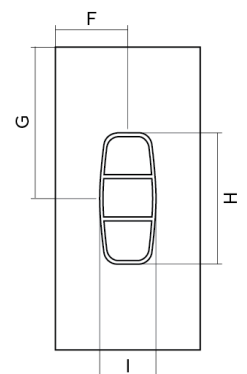

LE·VIVI

TECHNICAL DATA SHEET

CABRIS 1000 Square Moulded Wall Shower Enclosure – White

LEVCA10X2MWWH

Features:

- Pivot hinge door
- Solid chrome on brass handle
- Extra height (1860mm door)
- Complete with glue, silicone & waste trap
- Magnetic close door
- Centre waste

Specifications:

- 1000mm x 1000mm
- European sanitary grade acrylic
- 35mm tray upstand
- Left or Right hand moulding
- Safety glass AS/NZS 2208:1996

Parts Description:

- LEVNL1221N10WH (Doors)
- LEVWL102SMW (Wall)
- LEVAUF100 (Tray)
- LEVGP1 (Glue pack)
- LEVGD6 (Trap)

Colour:

- White/Clear Glass

Size:

A = 1000mm B = 500mm
C = 1000mm D = 500mm
E = 1940mm F = 500mm
G = 930mm H = 790mm
I = 340mm

Warranty:

- 10 years on Acrylic walls, tray and doors
- 2 years on shower seals

ACCESSORIES, WASTES AND TAPWARE NOT INCLUDED UNLESS STATED. PLEASE NOTE MEASUREMENTS ARE NOMINAL ONLY. PLEASE MEASURE PRODUCT ON SITE