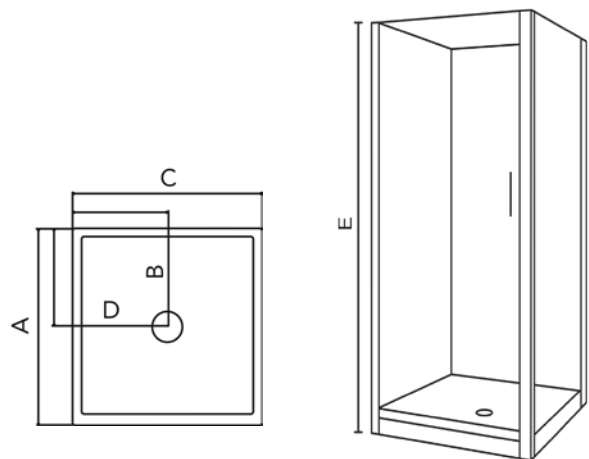

LE·VIVI

TECHNICAL DATA SHEET

CABRIS 900 Square Wall Shower Enclosure – Polished

LEVCA9X2POL

Features:

- Pivot hinge door
- Solid chrome on brass handle
- Extra height (1860mm door)
- Complete with glue, silicone & waste trap
- Magnetic close door
- Centre waste

Specifications:

- 900mm x 900mm
- European sanitary grade acrylic
- 35mm tray up-stand
- Overall height 1940mm
- Safety glass AS/NZS 2208:1996

Parts Description:

- LEVNL1221N9POL (Doors)
- LEVWLF92SWH (Wall)
- LEVAUF90 (Tray)
- LEVGP2 (Glue pack)
- LEVGD6 (Trap)

Colour:

- Polished/Clear Glass

Size:

A = 900mm   B = 450mm
C = 900mm   D = 450mm
E = 1940mm

Warranty:

- 10 years on Acrylic walls, tray and doors
- 2 years on shower seals

ACCESSORIES, WASTES AND TAPWARE NOT INCLUDED UNLESS STATED. PLEASE NOTE MEASUREMENTS ARE NOMINAL ONLY. PLEASE MEASURE PRODUCT ON SITE