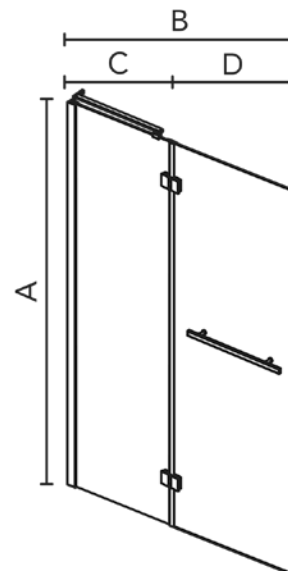

LE·VIVI

TECHNICAL DATA SHEET

CABRIS Double Swing Panel Bath Screen

LEVNF62211

Features:

- Single fixed panel with wall brace
- Single panel swings outwards
- 6mm Safety glass
- Twin Chrome hinges and full width Chrome handle

Specifications:

- Glass complies to AS/NZS 2208:1996

Colour:

- Polished/Clear Glass

Size:

A = 1400mm B = 1000mm
C = 500mm D = 500mm

Warranty:

10 year on doors
2 years on shower seals

ACCESSORIES, WASTES AND TAPWARE NOT INCLUDED UNLESS STATED. PLEASE NOTE MEASUREMENTS ARE NOMINAL ONLY. PLEASE MEASURE PRODUCT ON SITE