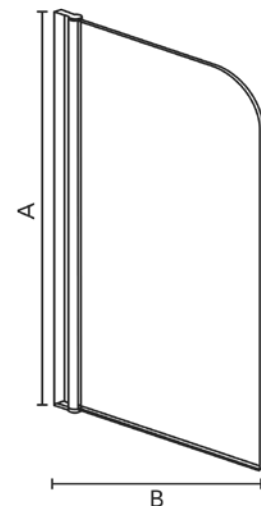

CABRIS Single Swing Panel Bath Screen

LEVNF6211

Features:

- Panel swings both in and out
- Full height hinge
- 5mm safety glass

Specifications:

- Glass complies to AS/NZS 2208:1996

Colour:

- Polished/Clear Glass

Size:

A = 1400mm

B = 800mm

Warranty:

10 year on doors

2 years on shower seals

ACCESSORIES, WASTES AND TAPWARE NOT INCLUDED UNLESS STATED. PLEASE NOTE MEASUREMENTS ARE NOMINAL ONLY. PLEASE MEASURE PRODUCT ON SITE