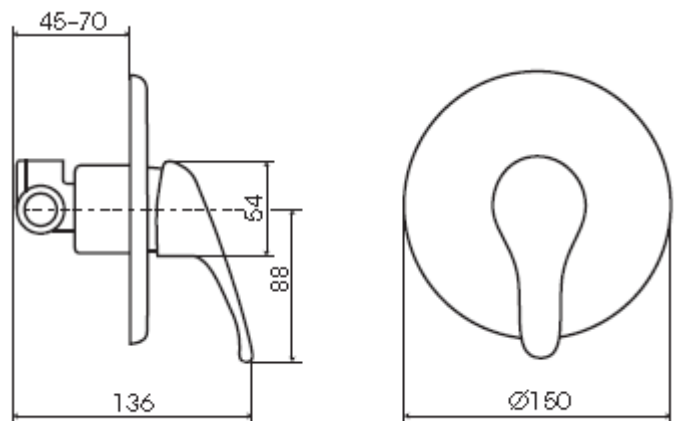

LE·VIVI

TECHNICAL DATA SHEET

CLASSIC

Shower Mixer (All Pressure)

LEVSHRAPCP

Features:

- Solid DR brass construction
- Ceramic cartridge technology
- Functional design
- 150mm face plate
- Supplied with Non Return & Isolation valve

Specifications:

- 40mm cartridge
- Suitable for all pressures.
- Min working pressure (35KPA)
- Max working pressure (1000kpa)
- Recommended working pressure (500kpa) as per AS/NZS3500

Spare Parts:

- LEVPCART (Cartridge)

Colour:

- Chrome

Warranty:

- 7 years

ACCESSORIES, WASTES AND TAPWARE NOT INCLUDED UNLESS STATED. PLEASE NOTE MEASUREMENTS ARE NOMINAL ONLY. PLEASE MEASURE PRODUCT ON SITE