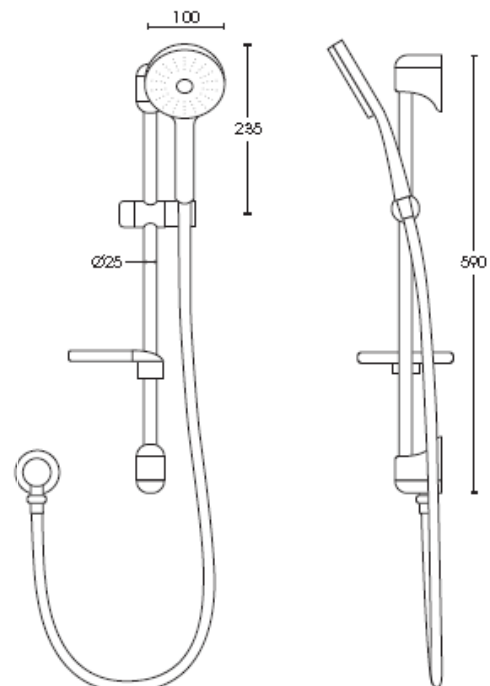

LE·VIVI

TECHNICAL DATA SHEET

CLASSIC

All Pressure Slide Shower

LEVSLIDEAPCP

Features:

- Single function self-cleaning head
- Flexible 1.5m hose
- Adjustable slide height
- Big bore hose
- Chrome soap dish

Specifications:

- 4-Star WELS rating (Nominal flow rate 6l/min)
- Low Pressure 3-Star WELS 6l/Min
- 590mm rail
- Complete with chrome brass wall elbow
- Stainless steel rail

Parts Description:

- LEVPSFSSHCP (Single function shower head)
- LEVPLPHOSECP (Low pressure hose)
- LEVPSLIDSHCP (Soap dish)
- LEVPSHSLASCP (Slide assembly)
- LEVSMFPCP (Face plate)

Colour:

- Chrome

Warranty:

- 10 Years

ACCESSORIES, WASTES AND TAPWARE NOT INCLUDED UNLESS STATED. PLEASE NOTE MEASUREMENTS ARE NOMINAL ONLY. PLEASE MEASURE PRODUCT ON SITE