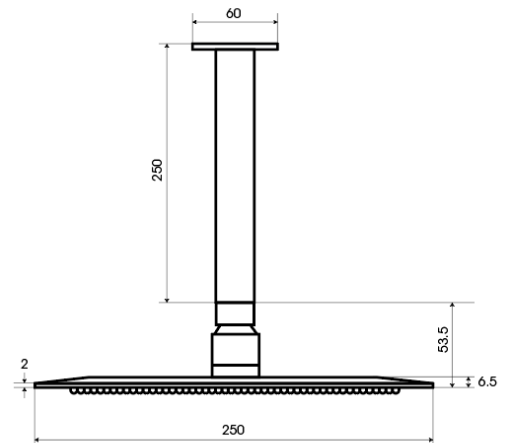

RAIN HEAD CEILING SHOWER

250mm Round Rain Head with 250mm Ceiling Arm

LEV250RD250CEIL

Features:

- Polished mirror finish
- Round mounting plate
- Ultra-thin soft edges
- Round with cleanable rubber jets
- Available in square or round

Specifications:

Rainhead

- 250mm x 2mm
- #304 Stainless Steel
- Laser welded edges
- 3-Star WELS rating 8.5l/min

Shower Arm

- 250mm x 22mm
- Round brass construction
- 15mm male connection

Colour:

- Stainless Steel and Chrome

Warranty:

- 10 years

ACCESSORIES, WASTES AND TAPWARE NOT INCLUDED UNLESS STATED. PLEASE NOTE MEASUREMENTS ARE NOMINAL ONLY. PLEASE MEASURE PRODUCT ON SITE