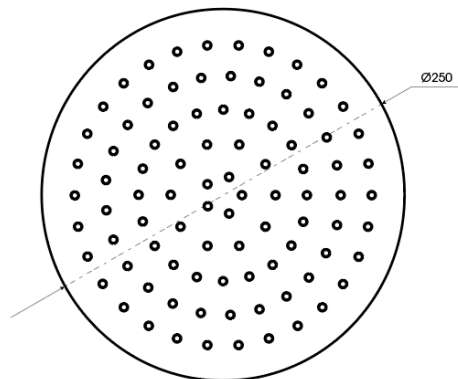

RAIN HEAD CEILING SHOWER

250mm Round Rain Head with 250mm Ceiling Arm

LEV250RD250CEIL

Features:

- Polished mirror finish
- Round mounting plate
- Ultra-thin soft edges
- Round with cleanable rubber jets
- Available in square or round

Specifications:

Rainhead

- 250mm x 2mm
- #304 Stainless Steel
- Laser welded edges
- 3-Star WELS rating 8.5l/min

Shower Arm

- 250mm x 22mm
- Round brass construction
- 15mm male connection

Colour:

- Stainless Steel and Chrome

Warranty:

- 10 years

ACCESSORIES, WASTES AND TAPWARE NOT INCLUDED UNLESS STATED. PLEASE NOTE MEASUREMENTS ARE NOMINAL ONLY. PLEASE MEASURE PRODUCT ON SITE