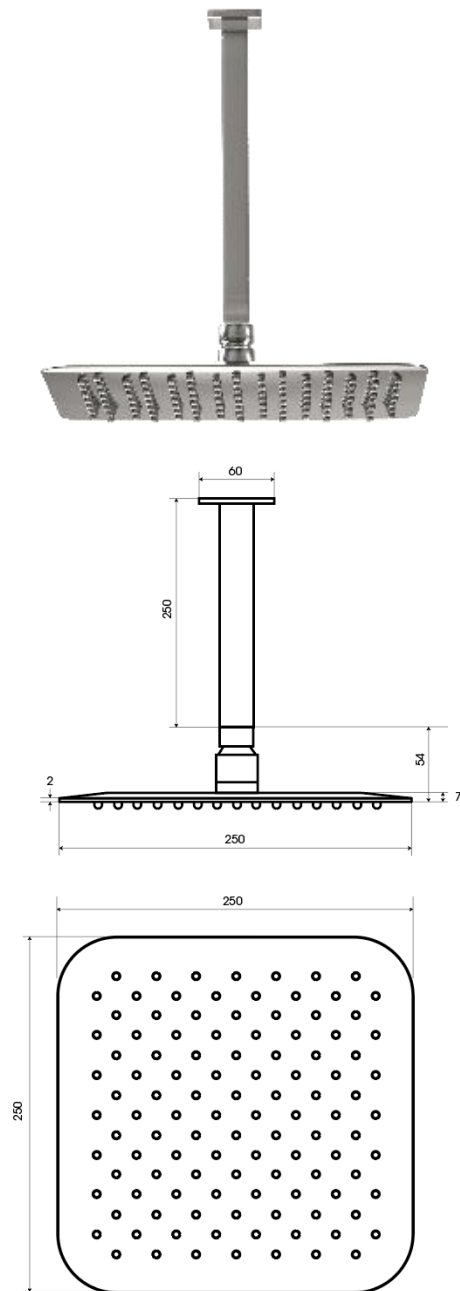

LE·VIVI

TECHNICAL DATA SHEET

RAIN HEAD CEILING SHOWER 250mm Square Rain Head with 250mm Square Ceiling Arm

LEV250SQ250CEIL

Features:

- Polished mirror finish
- Ultra-thin soft edges
- Square with cleanable rubber jets
- Square mounting flange
- Also available in Round

Specifications:

Rainhead

- 250mm x 2mm
- #304 stainless steel
- Laser welded edges
- 3-Star WELS rating 8.5l/min

Shower Arm

- 250mm x 25mm x 25mm
- Square brass construction
- 15mm male connection

Colour:

- Stainless steel and Chrome

Warranty:

- 10 years

ACCESSORIES, WASTES AND TAPWARE NOT INCLUDED UNLESS STATED. PLEASE NOTE MEASUREMENTS ARE NOMINAL ONLY. PLEASE MEASURE PRODUCT ON SITE