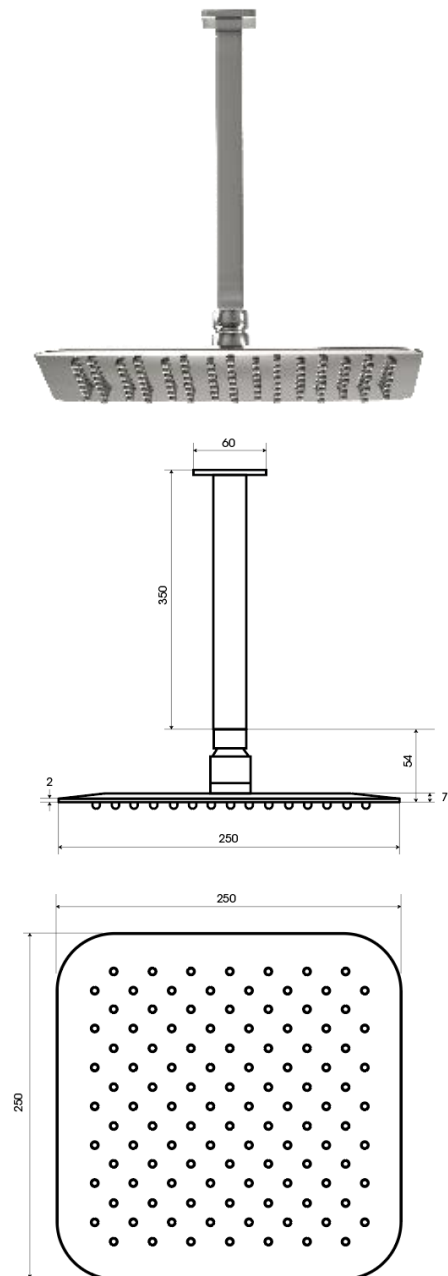

LE·VIVI

TECHNICAL DATA SHEET

RAIN HEAD CEILING SHOWER

250mm Square Rain Head with 350mm Square Ceiling Arm

LEV250SQ350CEIL

Features:

- Polished mirror finish
- Ultra-thin soft edges
- Square with cleanable rubber jets
- Square mounting flange
- Also available in Round

Specifications:

Rainhead

- 250mm x 2mm
- #304 stainless steel
- Laser welded edges
- 3-Star WELS rating 8.5l/min

Shower Arm

- 350mm x 25mm x 25mm
- Square brass construction
- 15mm male connection

Colour:

- Stainless steel and Chrome

Warranty:

- 10 years

ACCESSORIES, WASTES AND TAPWARE NOT INCLUDED UNLESS STATED. PLEASE NOTE MEASUREMENTS ARE NOMINAL ONLY. PLEASE MEASURE PRODUCT ON SITE