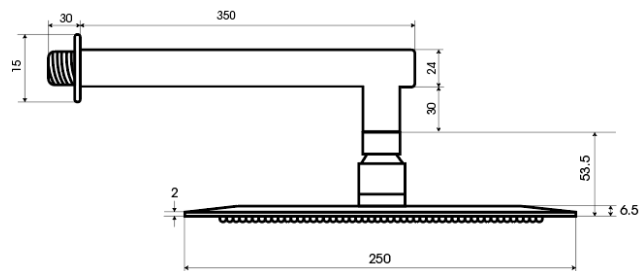

LE·VIVI

TECHNICAL DATA SHEET

RAIN HEAD WALL SHOWER

250mm Round Rain Head with
350mm Round Wall Arm

LEV250RD350WALL

Features:

- Polished mirror finish
- Ultra-thin soft edges
- Round with cleanable rubber jets
- 350mm arm reach
- Also available in round
- Square mounting flange

Specifications:

Rain Head

- 250mm x 2mm
- #304 Stainless Steel
- Laser welded edges
- 3-Star WELS rating 8.5/min

Shower Arm

- 350mm x 25mm x 25mm
- Round brass construction
- 15mm male connection

Colour:

- Chrome and Stainless Steel