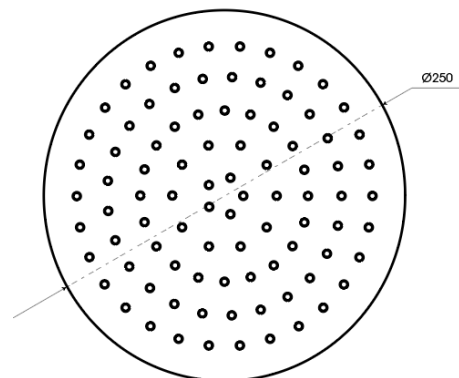

Warranty:

- 10 years

ACCESSORIES, WASTES AND TAPWARE NOT INCLUDED UNLESS STATED. PLEASE NOTE MEASUREMENTS ARE NOMINAL ONLY. PLEASE MEASURE PRODUCT ON SITE