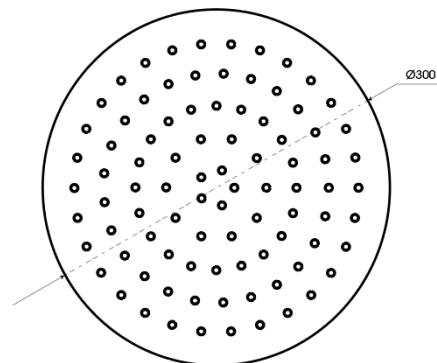

LE·VIVI

TECHNICAL DATA SHEET

RAIN HEAD CEILING SHOWER

300mm Round Rain Head with 350mm Round Ceiling Arm

LEV300RD350CEIL

Features:

- Polished mirror finish
- Round mounting plate
- Ultra-thin soft edges
- Round with cleanable rubber jets
- Available in square or round

Specifications:

Rainhead

- 300mm x 2mm
- #304 Stainless Steel
- Laser welded edges
- 3-Star WELS rating 8.5l/min

Shower Arm

- 350mm x 22mm
- Round brass construction
- 15mm male connection

Colour:

- Stainless Steel and Chrome

Warranty:

- 10 years

ACCESSORIES, WASTES AND TAPWARE NOT INCLUDED UNLESS STATED. PLEASE NOTE MEASUREMENTS ARE NOMINAL ONLY. PLEASE MEASURE PRODUCT ON SITE