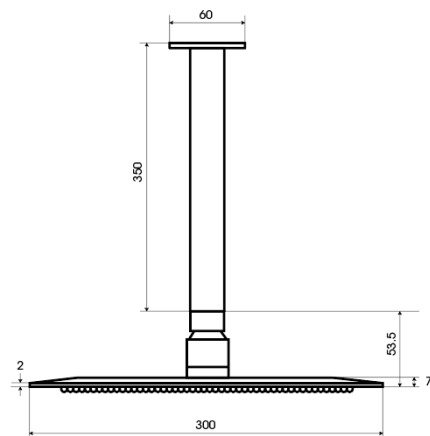

LE·VIVI

TECHNICAL DATA SHEET

RAIN HEAD CEILING SHOWER

300mm Round Rain Head with 350mm Round Ceiling Arm

LEV300RD350CEIL

Features:

- Polished mirror finish
- Round mounting plate
- Ultra-thin soft edges
- Round with cleanable rubber jets
- Available in square or round

Specifications:

Rainhead

- 300mm x 2mm
- #304 Stainless Steel
- Laser welded edges
- 3-Star WELS rating 8.5l/min

Shower Arm

- 350mm x 22mm
- Round brass construction
- 15mm male connection

Colour:

- Stainless Steel and Chrome

Warranty:

- 10 years

ACCESSORIES, WASTES AND TAPWARE NOT INCLUDED UNLESS STATED. PLEASE NOTE MEASUREMENTS ARE NOMINAL ONLY. PLEASE MEASURE PRODUCT ON SITE