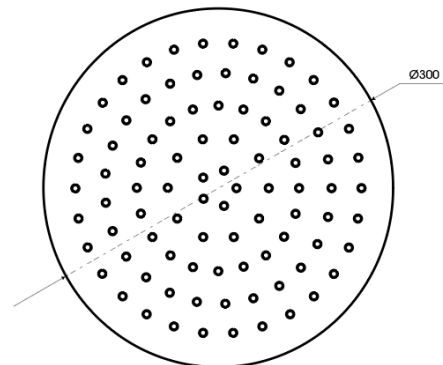

ACCESSORIES, WASTES AND TAPWARE NOT INCLUDED UNLESS STATED. PLEASE NOTE MEASUREMENTS ARE NOMINAL ONLY. PLEASE MEASURE PRODUCT ON SITE