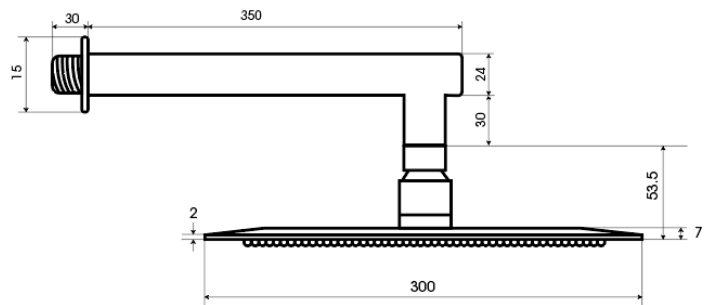

LE·VIVI

TECHNICAL DATA SHEET

RAIN HEAD WALL SHOWER 300mm Round Rain Head with 350mm Round Wall Arm

LEV300RD350WALL

Features:

- Polished mirror finish
- Ultra-thin soft edges
- Round with cleanable rubber jets
- 350mm arm reach
- Also available in round
- Round mounting flange

Specifications:

Rain Head

- 300mm x 2mm
- #304 Stainless Steel
- Laser welded edges
- 3-Star WELS rating 8.5/min

Shower Arm

- 350mm x 25mm x 25mm
- Round brass construction
- 15mm male connection

Colour:

- Chrome and Stainless Steel