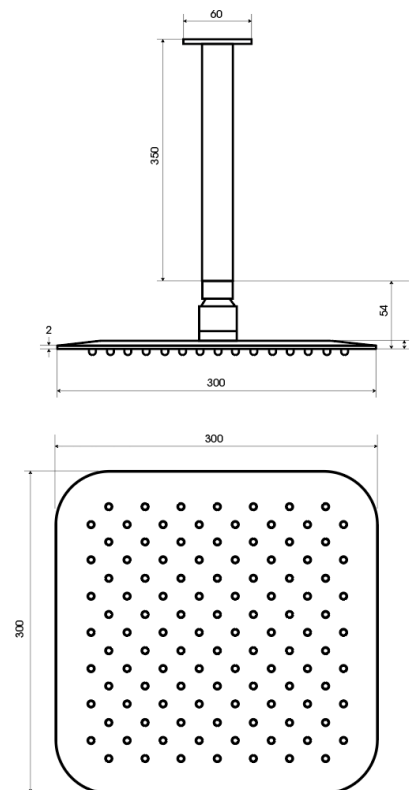

LE·VIVI

TECHNICAL DATA SHEET

RAIN HEAD CEILING SHOWER

300mm Square Rain Head with 350mm Square Ceiling Arm

LEV300SQ350CEIL

Features:

- Polished mirror finish
- Ultra-thin soft edges
- Square with cleanable rubber jets
- Square mounting flange
- Also available in Round

Specifications:

Rainhead

- 300mm x 2mm
- #304 stainless steel
- Laser welded edges
- 3-Star WELS rating 8.5l/min

Shower Arm

- 350mm x 25mm x 25mm
- Square brass construction
- 15mm male connection

Colour:

- Stainless steel and Chrome

Warranty:

- 10 years

ACCESSORIES, WASTES AND TAPWARE NOT INCLUDED UNLESS STATED. PLEASE NOTE MEASUREMENTS ARE NOMINAL ONLY. PLEASE MEASURE PRODUCT ON SITE