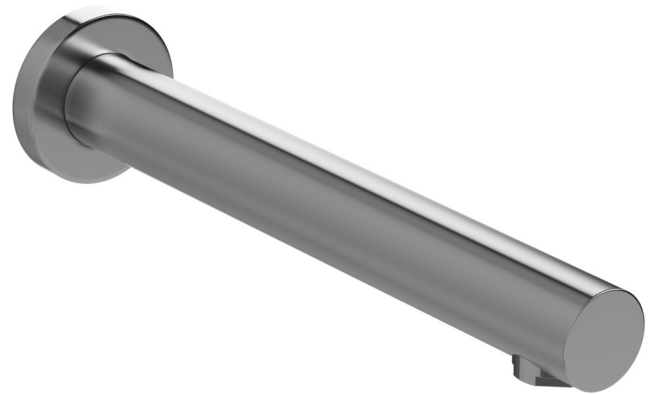

ASPEN

Round 220mm Bath Spout

LEVASPBSTSS

Features:

- Solid brushed Stainless Steel
- Functional design

Specifications:

- 304 Stainless Steel

Colour:

- Stainless Steel

Warranty:

- Lifetime warranty on spout

ACCESSORIES, WASTES AND TAPWARE NOT INCLUDED UNLESS STATED. PLEASE NOTE MEASUREMENTS ARE NOMINAL ONLY. PLEASE MEASURE PRODUCT ON SITE