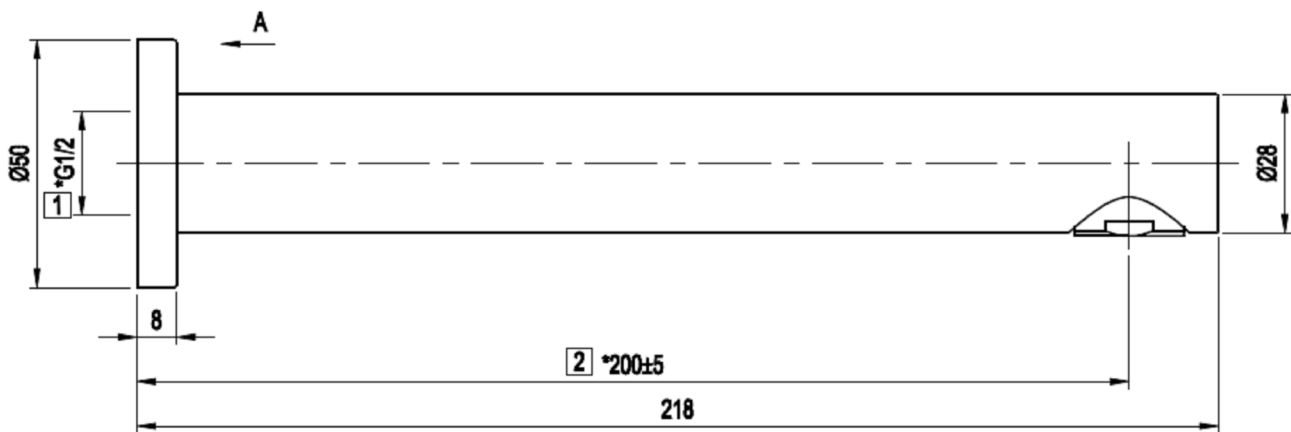

ASPEN

Round 220mm Bath Spout

LEVASPBSTSS

Features:

- Solid brushed Stainless Steel
- Functional design

Specifications:

- 304 Stainless Steel

Colour:

- Stainless Steel

Warranty:

- Lifetime warranty on spout

ACCESSORIES, WASTES AND TAPWARE NOT INCLUDED UNLESS STATED. PLEASE NOTE MEASUREMENTS ARE NOMINAL ONLY. PLEASE MEASURE PRODUCT ON SITE