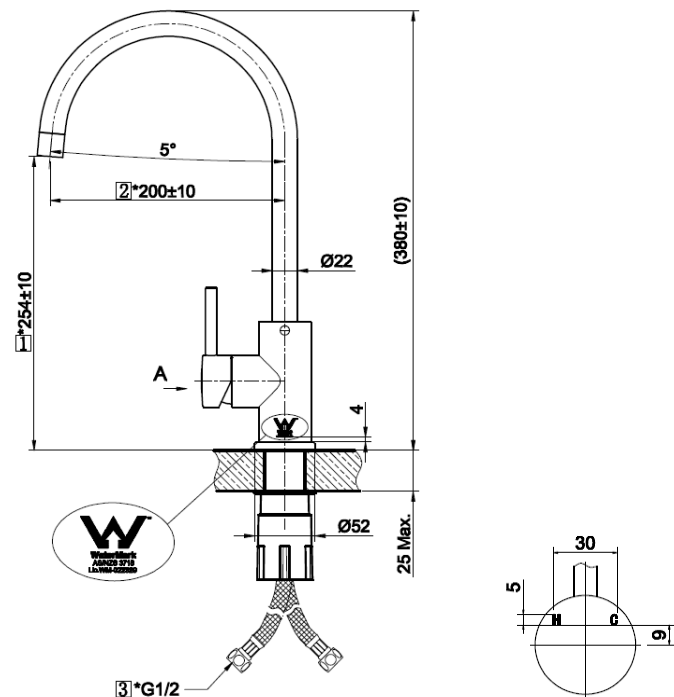

LE·VIVI

TECHNICAL DATA SHEET

ASPEN

Single Lever Gooseneck Kitchen Mixer (Mains Pressure)

LEVPF7107MGM

Features:

- Solid brushed Stainless Steel
- Gunmetal PVD finish
- Lead free body
- Ceramic cartridge technology
- Functional design
- Mains pressure

Specifications:

- 304 Stainless Steel
- 35mm cartridge (WMKA25232)
- 5-Star WELS rating (Av flow 5.39l/ min)
- Min working pressure (150KPA)
- Max working pressure (1000kpa)
- Recommended working pressure (500kpa) as per AS/NZS3500 (fitted with PLV)

Spare Parts:

- LEVY150500130 (Cartridge)

Colour:

- Gunmetal

Warranty:

- 2 year warranty on PVD finish
- 5 year warranty on cartridge

ACCESSORIES, WASTES AND TAPWARE NOT INCLUDED UNLESS STATED. PLEASE NOTE MEASUREMENTS ARE NOMINAL ONLY. PLEASE MEASURE PRODUCT ON SITE