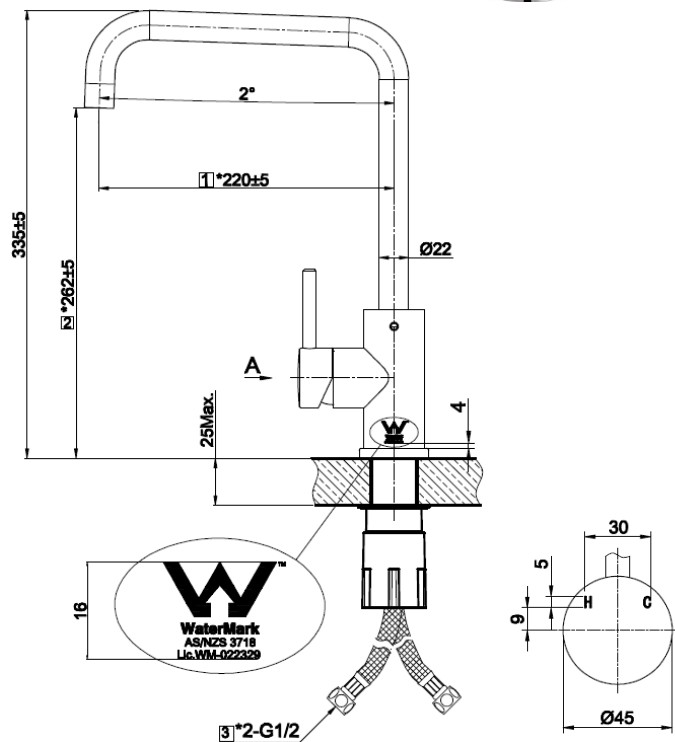

LE·VIVI

TECHNICAL DATA SHEET

ASPEN

Single Lever Square Kitchen Mixer (Mains Pressure)

LEVPF7110MSS

Features:

- Solid brushed Stainless Steel
- Lead free body
- Ceramic cartridge technology
- Functional design
- Mains pressure

Specifications:

- 304 Stainless Steel
- 35mm cartridge (WMKA25232)
- 5-Star WELS rating (Av flow 5.39l/ min)
- Min working pressure (150KPA)
- Max working pressure (1000kpa)
- Recommended working pressure (500kpa) as per AS/NZS3500 (Fitted with PLV)

Spare Parts:

- LEVY150500130 (Cartridge)

Colour:

- Stainless Steel

Warranty:

- Lifetime warranty on tap body
- 5 year warranty on cartridge

ACCESSORIES, WASTES AND TAPWARE NOT INCLUDED UNLESS STATED. PLEASE NOTE MEASUREMENTS ARE NOMINAL ONLY. PLEASE MEASURE PRODUCT ON SITE