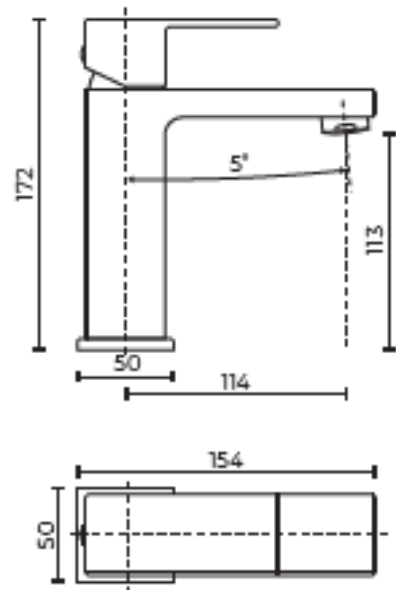

LE·VIVI

TECHNICAL DATA SHEET

ELBA

Basin Mixer Chrome

LEVELBBMMPCP

Features:

- Chrome plated DR brass
- Ceramic cartridge technology
- Modern design
- Mains pressure

Specifications:

- 35mm cartridge
- 5-Star WELS rating (Av flow 6l/ min)
- Min working pressure (150KPA)
- Max working pressure (1000kpa)
- Recommended working pressure (500kpa) as per AS/NZS3500 (Fitted with PLV)

Spare Parts:

- LEVEM35BK1CART (Cartridge)
- LEVELBBASHANCP (Handle)
- LEVELBGRUBS (Grub screw)
- LEVELBBASFK (Fixing kit)
- LEVEMFH350 (Pair flexi hoses)

Colour:

- Chrome

Warranty:

- 10 years on tapware
- 5 year warranty on cartridge

ACCESSORIES, WASTES AND TAPWARE NOT INCLUDED UNLESS STATED. PLEASE NOTE MEASUREMENTS ARE NOMINAL ONLY. PLEASE MEASURE PRODUCT ON SITE