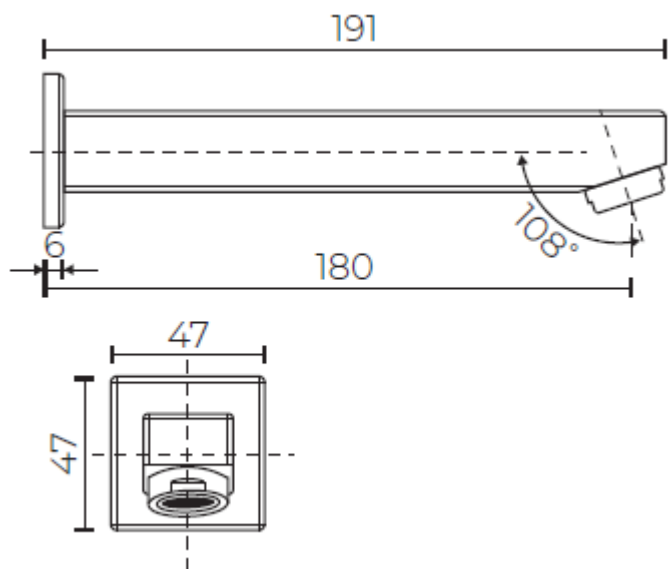

ELBA Bath Spout Chrome

LEVELBBSCP

Features:

- Chrome plated DR brass
- Modern design
- Suitable for all pressures

Specifications:

- 191mm length
- 180mm centre outlet
- 108° angle spout
- 15mm Female thread connection

Colour:

- Chrome

Warranty:

- 10 years

ACCESSORIES, WASTES AND TAPWARE NOT INCLUDED UNLESS STATED. PLEASE NOTE MEASUREMENTS ARE NOMINAL ONLY. PLEASE MEASURE PRODUCT ON SITE