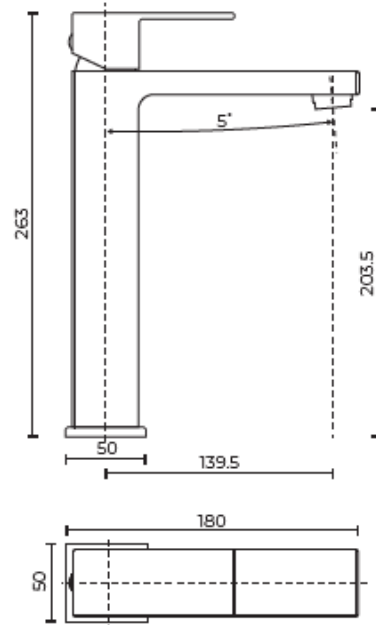

ELBA

Extended Basin Mixer Black

LEVELBEXBMMPBK

Features:

- Powder coated DR brass
- Ceramic cartridge technology
- Modern design
- Mains pressure

Specifications:

- 35mm cartridge
- 5-Star WELS rating (Av flow 6l/ min)
- Min working pressure (150KPA)
- Max working pressure (1000kpa)
- Recommended working pressure (500kpa) as per AS/NZS3500 (Fitted with PLV)

Spare Parts:

- LEVEM35BK1CART (Cartridge)
- LEVELBBASHANCP (Handle)
- LEVELBGRUBS (Grub screw)
- LEVELBBASFK (Fixing kit)
- LEVEMFH450 (Pair flexi hoses)

Colour:

- Black

Warranty:

- 10 years on tapware
- 5 year warranty on cartridge
- 2 years on coloured finish

ACCESSORIES, WASTES AND TAPWARE NOT INCLUDED UNLESS STATED. PLEASE NOTE MEASUREMENTS ARE NOMINAL ONLY. PLEASE MEASURE PRODUCT ON SITE