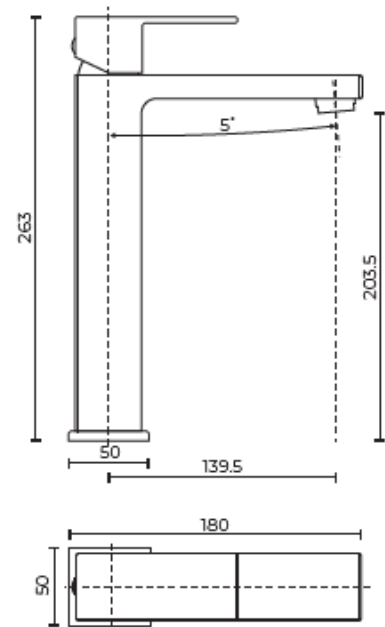

ELBA

Extended Basin Mixer Chrome

LEVELBEXBMMPCP

Features:

- Chrome plated DR brass
- Ceramic cartridge technology
- Modern design
- Mains pressure

Specifications:

- 35mm cartridge
- 5-Star WELS rating (Av flow 6l/ min)
- Min working pressure (150KPA)
- Max working pressure (1000kpa)
- Recommended working pressure (500kpa) as per AS/NZS3500 (Fitted with PLV)

Spare Parts:

- LEVEM35BK1CART (Cartridge)
- LEVELBBASHANCP (Handle)
- LEVELBGRUBS (Grub screw)
- LEVELBBASFK (Fixing kit)
- LEVEMFH450 (Pair flexi hoses)

Colour:

- Chrome

Warranty:

- 10 years on tapware
- 5 year warranty on cartridge

ACCESSORIES, WASTES AND TAPWARE NOT INCLUDED UNLESS STATED. PLEASE NOTE MEASUREMENTS ARE NOMINAL ONLY. PLEASE MEASURE PRODUCT ON SITE