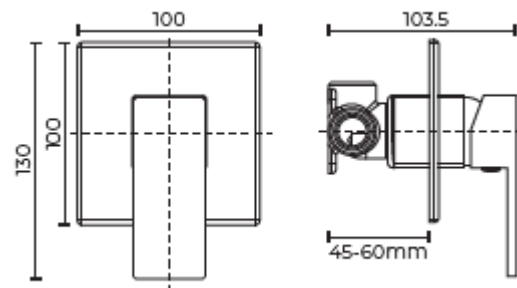

LE·VIVI

TECHNICAL DATA SHEET

ELBA

Shower Mixer Chrome

LEVELBSMMPCP

Features:

- Chrome plated DR brass
- Ceramic cartridge technology
- Modern design
- Mains pressure

Specifications:

- 35mm cartridge
- Min working pressure (150KPA)
- Max working pressure (1000kpa)
- Recommended working pressure (500kpa) as per AS/NZS3500 (Fitted with PLV)

Spare Parts:

- LEVEM35BK1CART (Cartridge)
- LEVELBRSWBHDCP (Handle)
- LEVELBGRUBS (Grub screw)

Colour:

- Chrome

Warranty:

- 10 years on tapware
- 5 year warranty on cartridge

ACCESSORIES, WASTES AND TAPWARE NOT INCLUDED UNLESS STATED. PLEASE NOTE MEASUREMENTS ARE NOMINAL ONLY. PLEASE MEASURE PRODUCT ON SITE