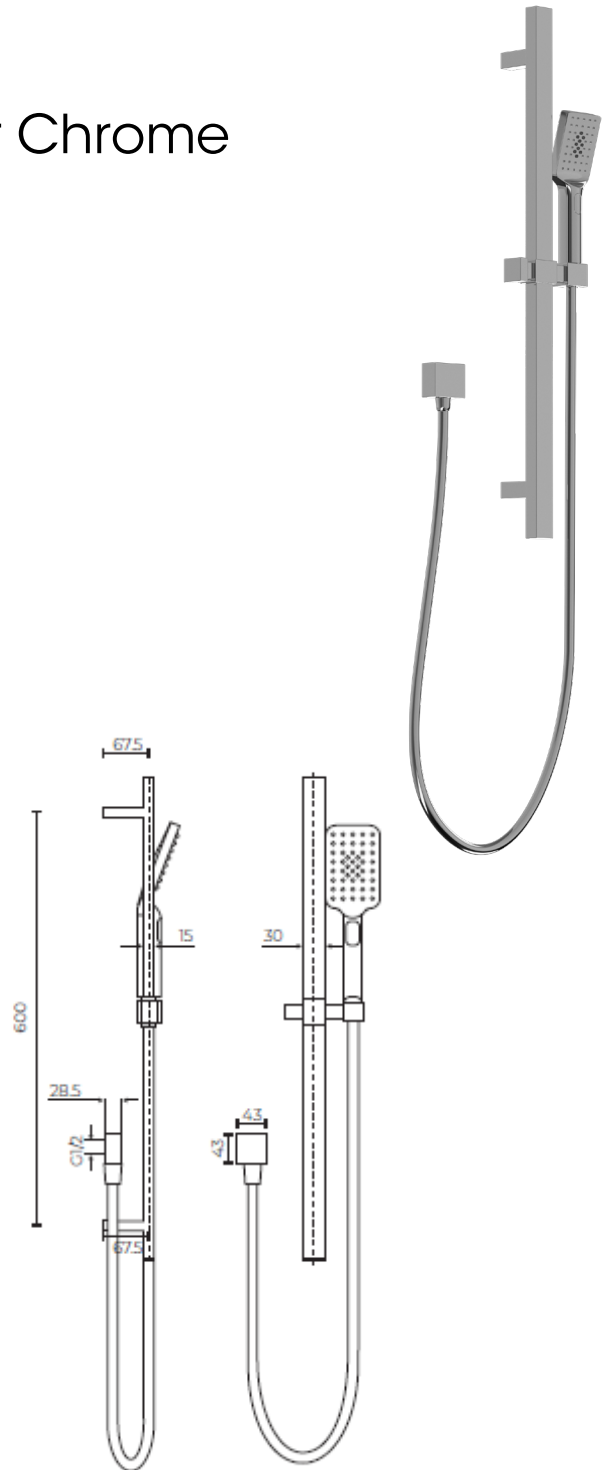

LE·VIVI

TECHNICAL DATA SHEET

ELBA

Multi-Function Slide Shower Chrome

LEVELBSSMMPCP

Features:

- 30mm brass slide bar
- Multi- function square head
- Adjustable slider
- 700mm slide shower length

Specifications:

- 600mm rail centres
- 1.5m hose
- 4Star WELS rating (Av flow 6.5l/Min)
- Min working pressure (150KPA)
- Max working pressure (1000kpa)
- Recommended working pressure (500kpa) as per AS/NZS3500 (Fitted with PLV)

Spare Parts:

- LEVJ22020CP (Multifunction head CP)
- LEVP21516PS (1.5m hose CP)

Colour:

- Chrome

Warranty:

- 10 Years

ACCESSORIES, WASTES AND TAPWARE NOT INCLUDED UNLESS STATED. PLEASE NOTE MEASUREMENTS ARE NOMINAL ONLY. PLEASE MEASURE PRODUCT ON SITE