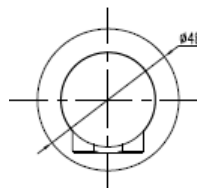

MILAN Bath Spout Chrome

LEVMI LBSCP

Features:

- Chrome plated DR brass
- Minimalist design
- Suitable for all pressures

Specifications:

- 191mm length
- 180mm centre outlet
- 90deg angle spout
- 15mm Female thread connection

Colour:

- Chrome

Warranty:

- 10 Years

ACCESSORIES, WASTES AND TAPWARE NOT INCLUDED UNLESS STATED. PLEASE NOTE MEASUREMENTS ARE NOMINAL ONLY. PLEASE MEASURE PRODUCT ON SITE