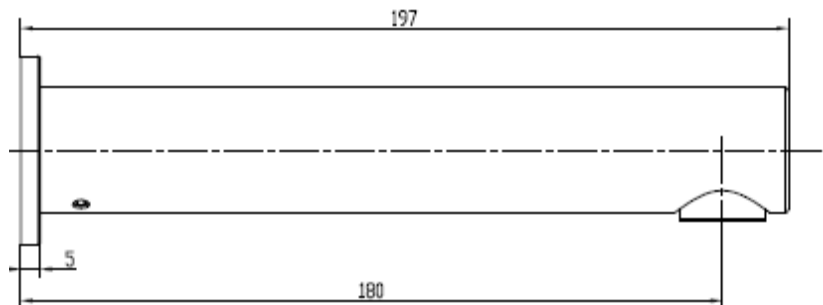

MILAN Bath Spout Chrome

LEVMI LBSCP

Features:

- Chrome plated DR brass
- Minimalist design
- Suitable for all pressures

Specifications:

- 191mm length
- 180mm centre outlet
- 90deg angle spout
- 15mm Female thread connection

Colour:

- Chrome

Warranty:

- 10 Years

ACCESSORIES, WASTES AND TAPWARE NOT INCLUDED UNLESS STATED. PLEASE NOTE MEASUREMENTS ARE NOMINAL ONLY. PLEASE MEASURE PRODUCT ON SITE