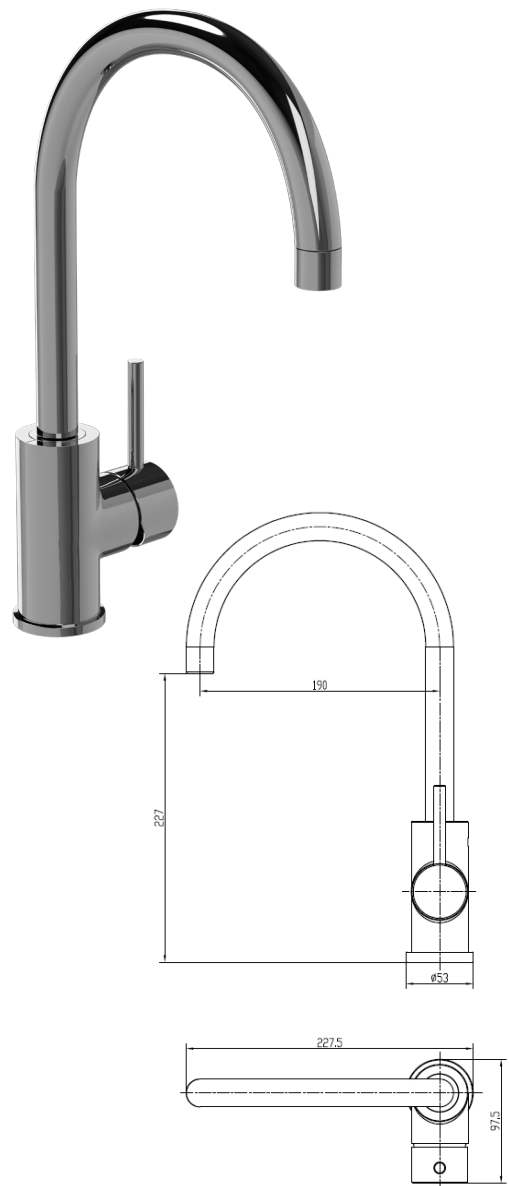

LE·VIVI

TECHNICAL DATA SHEET

MILAN

Gooseneck Sink Mixer Chrome

LEVMILSNKMPCP

Features:

- Chrome plated DR brass
- Ceramic cartridge technology
- Pin lever handle
- Mains pressure

Specifications:

- 35mm cartridge
- 4-Star WELS rating (Av flow 7l/ min)
- Min working pressure (150KPA)
- Max working pressure (1000kpa)
- Recommended working pressure (500kpa) as per AS/NZS3500 (Fitted with PLV)

Spare Parts:

- LEVEM35BK1CART (Cartridge)
- LEVMILHANDLECP (Handle)
- LEVMILGRUBS (Grub screw)
- LEVMILSNKFK (Fixing kit)
- LEVEMFH350 (Pair flexi hoses)

Colour:

- Chrome

Warranty:

- 10 years on tapware
- 5 year warranty on cartridge