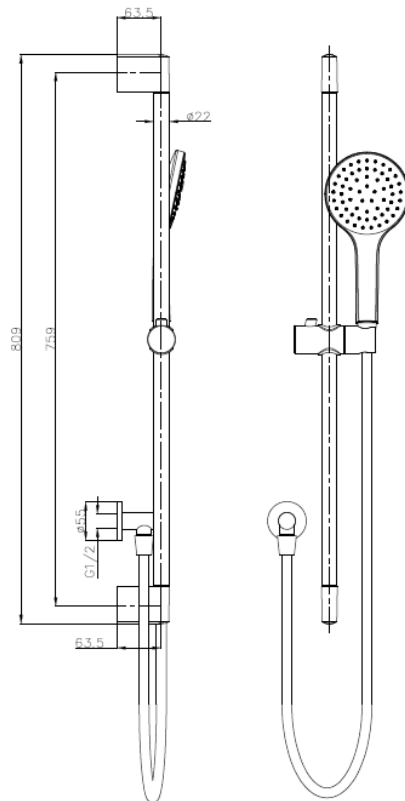

LE·VIVI

TECHNICAL DATA SHEET

MILAN

Single Function Slide Shower

LEVMILSSSMPCP

Features:

- 22mm stainless steel slide bar
- 120mm single function head
- Single button quick adjustable slide
- 809mm slide shower length

Specifications:

- 759mm rail centres
- 1.5m hose
- 3 Star WELS rating (Av Flow 8l/min)
- Min working pressure (150KPA)
- Max working pressure (1000kpa)
- Recommended working pressure (500kpa) as per AS/NZS3500 (Fitted with PLV)

Spare Parts:

- LEVJ21066CP (Hand shower)
- LEV21516PS (1.5m chrome hose)

Colour:

- Chrome

Warranty:

- 10 Years

ACCESSORIES, WASTES AND TAPWARE NOT INCLUDED UNLESS STATED. PLEASE NOTE MEASUREMENTS ARE NOMINAL ONLY. PLEASE MEASURE PRODUCT ON SITE