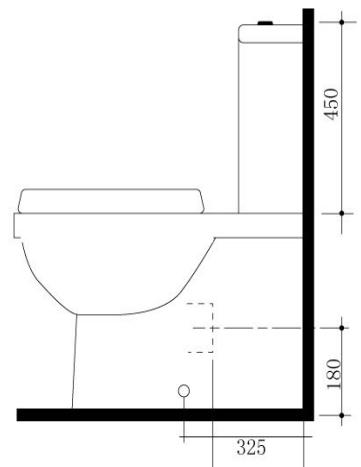

LE·VIVI

TECHNICAL DATA SHEET

BROOKLYN Back to Wall Toilet Suite

LEVBROOKLYN

Features:

- Fully integrated back to wall suite
- Thermoplast soft close seat
- Standard bottom entry left/right hand - back entry left hand side only
- 4-Star WELS water rating
- Water saving 4.5/3 litre flush

Specifications:

- 'S' set-out 140-220mm
- Complete with universal pan connector
- WDI valves
- Rear of pan width measures 240mm

Parts Description:

- LEVBROPAN (Pan)
- LEVBROCIS (Cistern)
- LEVBROSEAT (Seat)
- THX918 (Pan connector)
- LEVB4910T (Flushing valve)
- LEV3200 (Inlet valve Bottom/Rear)
- LEVB5602K (Push button set)
- LEVB2041 (Cistern bolt set)
- LEV301826 (Gasket/Donut)
- LEVB9041 (15mm cistern plug)

Colour:

- White

ACCESSORIES, WASTES AND TAPWARE NOT INCLUDED UNLESS STATED. PLEASE NOTE MEASUREMENTS ARE NOMINAL ONLY. PLEASE MEASURE PRODUCT ON SITE