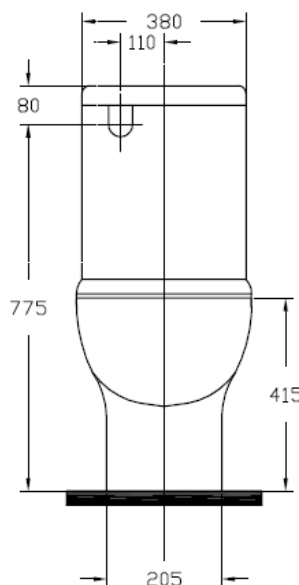

LE·VIVI

TECHNICAL DATA SHEET

BROOKLYN Back to Wall Toilet Suite

LEVBROOKLYN

Features:

- Fully integrated back to wall suite
- Thermoplast soft close seat
- Standard bottom entry left/right hand - back entry left hand side only
- 4-Star WELS water rating
- Water saving 4.5/3 litre flush

Specifications:

- 'S' set-out 140-220mm
- Complete with universal pan connector
- WDI valves
- Rear of pan width measures 240mm

Parts Description:

- LEVBROPAN (Pan)
- LEVBROCIS (Cistern)
- LEVBROSEAT (Seat)
- THX918 (Pan connector)
- LEVB4910T (Flushing valve)
- LEV3200 (Inlet valve Bottom/Rear)
- LEVB5602K (Push button set)
- LEVB2041 (Cistern bolt set)
- LEV301826 (Gasket/Donut)
- LEVB9041 (15mm cistern plug)

Colour:

- White

ACCESSORIES, WASTES AND TAPWARE NOT INCLUDED UNLESS STATED. PLEASE NOTE MEASUREMENTS ARE NOMINAL ONLY. PLEASE MEASURE PRODUCT ON SITE