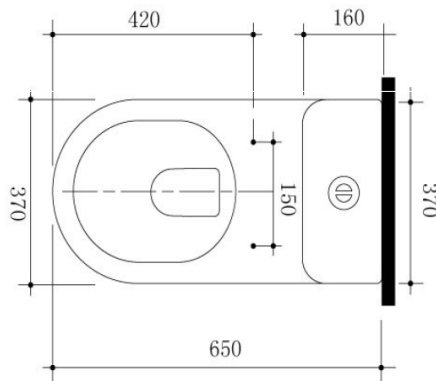

LE·VIVI

TECHNICAL DATA SHEET

BROOKLYN Back to Wall Toilet Suite

LEVBROOKLYN

Features:

- Fully integrated back to wall suite
- Thermoplast soft close seat
- Standard bottom entry left/right hand - back entry left hand side only
- 4-Star WELS water rating
- Water saving 4.5/3 litre flush

Specifications:

- 'S' set-out 140-220mm
- Complete with universal pan connector
- WDI valves
- Rear of pan width measures 240mm

Parts Description:

- LEVBROPAN (Pan)
- LEVBROCIS (Cistern)
- LEVBROSEAT (Seat)
- THX918 (Pan connector)
- LEVB4910T (Flushing valve)
- LEV3200 (Inlet valve Bottom/Rear)
- LEVB5602K (Push button set)
- LEVB2041 (Cistern bolt set)
- LEV301826 (Gasket/Donut)
- LEVB9041 (15mm cistern plug)

Colour:

- White

ACCESSORIES, WASTES AND TAPWARE NOT INCLUDED UNLESS STATED. PLEASE NOTE MEASUREMENTS ARE NOMINAL ONLY. PLEASE MEASURE PRODUCT ON SITE