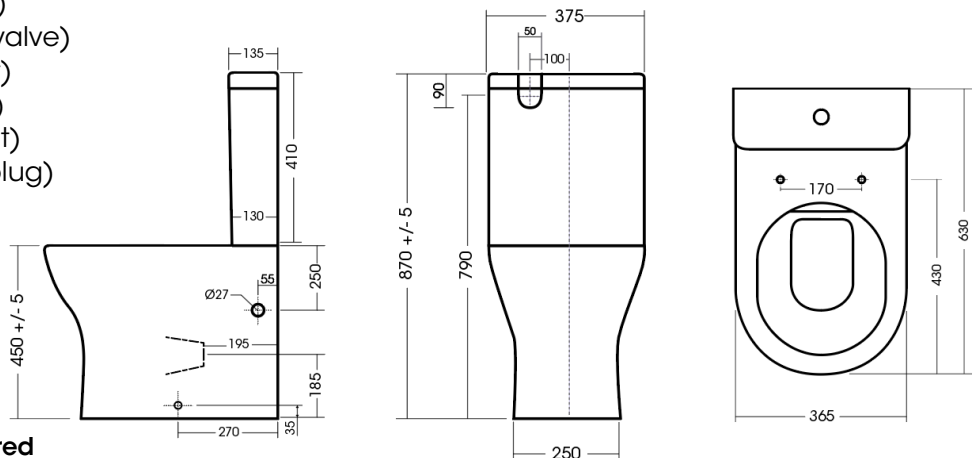

YORK Comfort Rimless Back-to-Wall Toilet Suite

LEVYORKCOMF

Features:

- Comfort height pan 450mm
- Rimless design for easy clean
- Modern back to wall design
- Soft close, quick release seat
- Standard left hand water back entry
- Optional bottom entry if required**
- Standard back-to-wall P pan

Specifications:

- 4-Star WELS water rating, 4.5/3 litre flush
- Universal pan connector supplied
- WDI valves
- 'S' set out 140-220mm

Parts Description:

- LEVYORKCIST (Cistern)
- LEVYORKPAN (Pan)
- LEVYORKSEAT (Seat)
- THX918 (Universal pan connector)
- LEVB4910T (Flushing valve)
- LEV3200 (Back entry inlet valve)
- LEVB5370 (Push button set)
- LEVB7051 (Cistern bolt set)
- LEV30182Y (Gasket/Donut)
- LEVB9041 (15mm cistern plug)

Colour:

- White

Warranty:

- 10 years

** A Flexi hose would be required if connecting for Bottom Entry.

ACCESSORIES, WASTES AND TAPWARE NOT INCLUDED UNLESS STATED. PLEASE NOTE MEASUREMENTS ARE NOMINAL ONLY. PLEASE MEASURE PRODUCT ON SITE