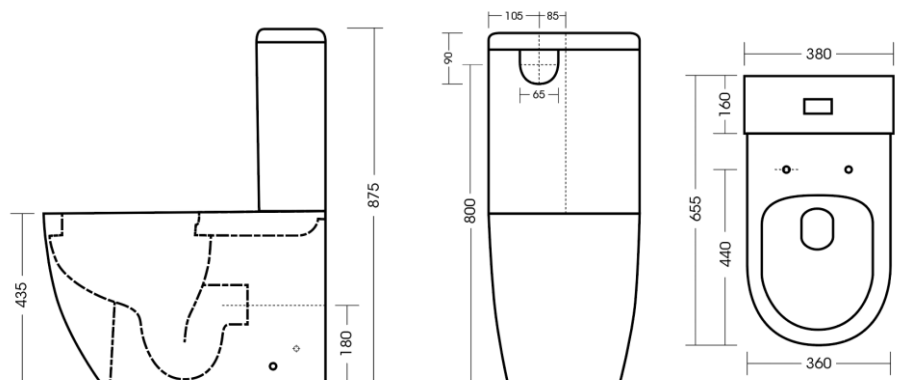

LE·VIVI

TECHNICAL DATA SHEET

MARBELLA Back-to-wall Toilet Suite

LEVMARBTW

Features:

- Extra height pan 435mm
- Full Back-to-wall suite
- Optional bottom entry if required**
- Standard back-to-wall P pan
- Soft close, quick release UF slim seat

Specifications:

- Universal pan connector supplied
- WDI inlet/outlet valves
- 'S' set out 140-200mm
- 4-Star WELS water rating, 4.5/3 litre flush

Parts Description:

- LEVMARCI (Cistern)
- LEVMARPAN (Pan)
- LEVMARUFSEAT (Slim Seat)
- THX918 (Pan Connector)
- LEVB4910T (Flushing Valve)
- LEV3200 (Back Entry Inlet Valve)
- LEVB5602K (Push Button Set)
- LEVB7051 (Cistern Bolt Set)
- LEVB9041 (15mm cistern plug)
- LEV301826 (Gasket/Donut)

Colour:

- White

Warranty:

- 7 years

** A Flexi hose would be required if connecting for bottom entry.

ACCESSORIES, WASTES AND TAPWARE NOT INCLUDED UNLESS STATED. PLEASE NOTE MEASUREMENTS ARE NOMINAL ONLY. PLEASE MEASURE PRODUCT ON SITE