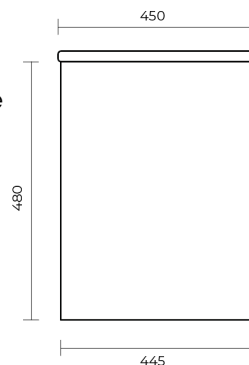

Specifications:

- One taphole
- Chrome overflow
- E1 moisture resistant board

Colour:

- Matt Charcoal

Parts:

- LEVLUC1000STWH (Polymarble top)
- LEVLUCBTMRUN (Soft close runner for large drawer)
- LEVLUCTOPRUN (Soft close runner for small cosmetic drawer)

Size

- 1000mm

Warranty

- 7 year warranty on Polymarble top and 5 year warranty on cabinet

ACCESSORIES, WASTES AND TAPWARE NOT INCLUDED UNLESS STATED. PLEASE NOTE MEASUREMENTS ARE NOMINAL ONLY. PLEASE MEASURE PRODUCT ON SITE. ACTUAL COLOURS MAY VARY