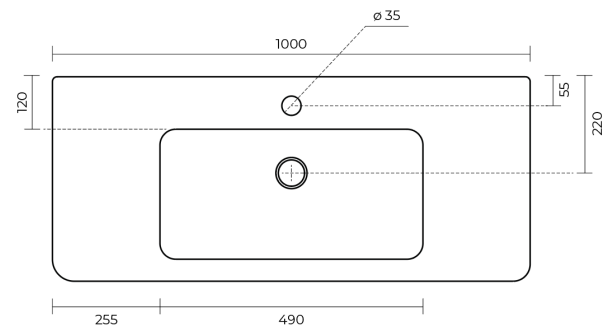

LE·VIVI

TECHNICAL DATA SHEET

LUCCA

Wall Hung Vanity

LEVLUC1000CH

Features:

- 20mm polymarble top with rounded front corners
- Hidden cosmetic drawer
- Full extension Hettich runners
- Soft close drawer
- Integrated recess for finger pull opening

Specifications:

- One taphole
- Chrome overflow
- E1 moisture resistant board

Colour:

- Matt Charcoal

Parts:

- LEVLUC1000STWH (Polymarble top)
- LEVLUCBTMRUN (Soft close runner for large drawer)
- LEVLUCTOPRUN (Soft close runner for small cosmetic drawer)

Size

- 1000mm

Warranty

- 7 year warranty on Polymarble top and 5 year warranty on cabinet

ACCESSORIES, WASTES AND TAPWARE NOT INCLUDED UNLESS STATED. PLEASE NOTE MEASUREMENTS ARE NOMINAL ONLY. PLEASE MEASURE PRODUCT ON SITE. ACTUAL COLOURS MAY VARY