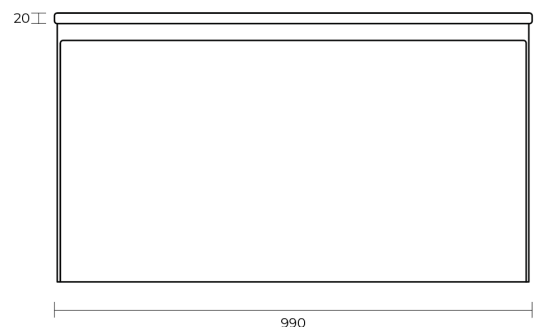

Specifications:

- One taphole
- Chrome overflow
- E1 moisture resistant board

Colour:

- Matt Charcoal

Parts:

- LEVLUC1000STWH (Polymarble top)
- LEVLUCBTMRUN (Soft close runner for large drawer)
- LEVLUCTOPRUN (Soft close runner for small cosmetic drawer)

Size

- 1000mm

Warranty

- 7 year warranty on Polymarble top and 5 year warranty on cabinet

ACCESSORIES, WASTES AND TAPWARE NOT INCLUDED UNLESS STATED. PLEASE NOTE MEASUREMENTS ARE NOMINAL ONLY. PLEASE MEASURE PRODUCT ON SITE. ACTUAL COLOURS MAY VARY