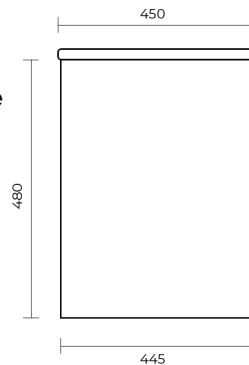

LE·VIVI

TECHNICAL DATA SHEET

LUCCA

Wall Hung Vanity

LEVLUC1000WH

Features:

- 20mm polymarble top with rounded front corners
- Hidden cosmetic drawer
- Full extension Hettich runners
- Soft close drawer
- Integrated recess for finger pull opening

Specifications:

- One taphole
- Chrome overflow
- E1 moisture resistant board

Colour:

- Gloss White

Parts:

- LEVLUC1000STWH (Polymarble top)
- LEVLUCBTMRUN (Soft close runner for large drawer)
- LEVLUCTOPRUN (Soft close runner for small cosmetic drawer)

Size

- 1000mm

Warranty

- 7 year warranty on Polymarble top and 5 year warranty on cabinet

ACCESSORIES, WASTES AND TAPWARE NOT INCLUDED UNLESS STATED. PLEASE NOTE MEASUREMENTS ARE NOMINAL ONLY.
PLEASE MEASURE PRODUCT ON SITE. ACTUAL COLOURS MAY VARY