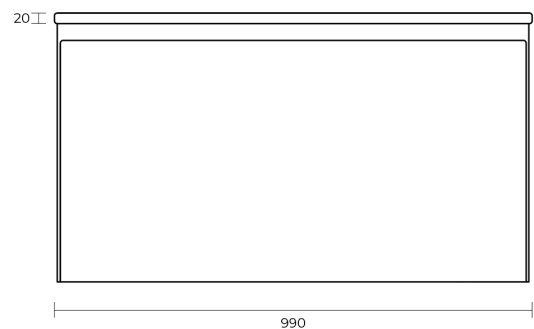

Specifications:

- One taphole
- Chrome overflow
- E1 moisture resistant board

Colour:

- Gloss White

Parts:

- LEVLUC1000STWH (Polymarble top)
- LEVLUCBTMRUN (Soft close runner for large drawer)
- LEVLUCTOPRUN (Soft close runner for small cosmetic drawer)

Size

- 1000mm

Warranty

- 7 year warranty on Polymarble top and 5 year warranty on cabinet

ACCESSORIES, WASTES AND TAPWARE NOT INCLUDED UNLESS STATED. PLEASE NOTE MEASUREMENTS ARE NOMINAL ONLY.
PLEASE MEASURE PRODUCT ON SITE. ACTUAL COLOURS MAY VARY