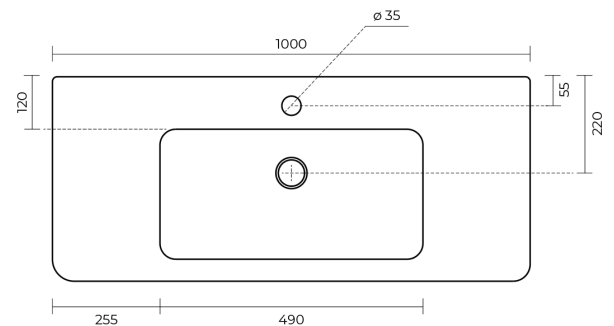

LE·VIVI

TECHNICAL DATA SHEET

LUCCA

Wall Hung Vanity

LEVLUC1000WH

Features:

- 20mm polymarble top with rounded front corners
- Hidden cosmetic drawer
- Full extension Hettich runners
- Soft close drawer
- Integrated recess for finger pull opening

Specifications:

- One taphole
- Chrome overflow
- E1 moisture resistant board

Colour:

- Gloss White

Parts:

- LEVLUC1000STWH (Polymarble top)
- LEVLUCBTMRUN (Soft close runner for large drawer)
- LEVLUCTOPRUN (Soft close runner for small cosmetic drawer)

Size

- 1000mm

Warranty

- 7 year warranty on Polymarble top and 5 year warranty on cabinet

ACCESSORIES, WASTES AND TAPWARE NOT INCLUDED UNLESS STATED. PLEASE NOTE MEASUREMENTS ARE NOMINAL ONLY.
PLEASE MEASURE PRODUCT ON SITE. ACTUAL COLOURS MAY VARY