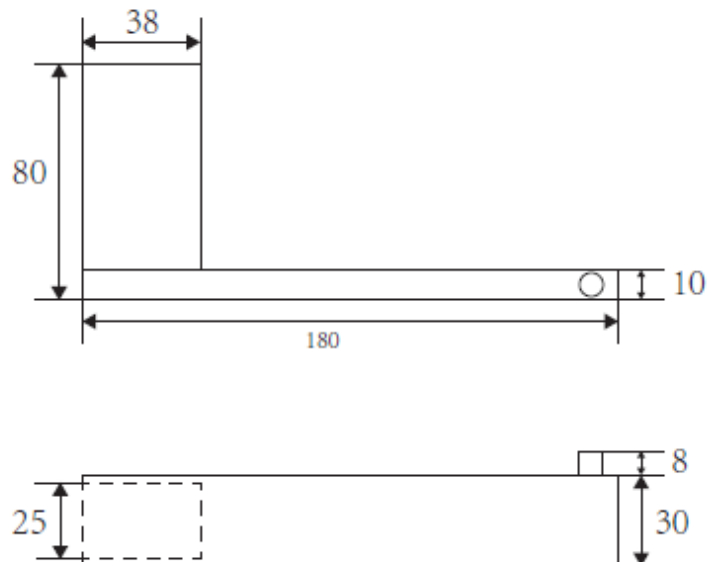

ALYSSA

Toilet Roll Holder

LEV2806B

Features:

- Modern square design
- Solid construction

Specifications:

- Polished 304 Stainless Steel construction
- Powder coated finish

Colour:

- Black powder coated

Warranty:

- 5 years

ACCESSORIES, WASTES AND TAPWARE NOT INCLUDED UNLESS STATED. PLEASE NOTE MEASUREMENTS ARE NOMINAL ONLY. PLEASE MEASURE PRODUCT ON SITE