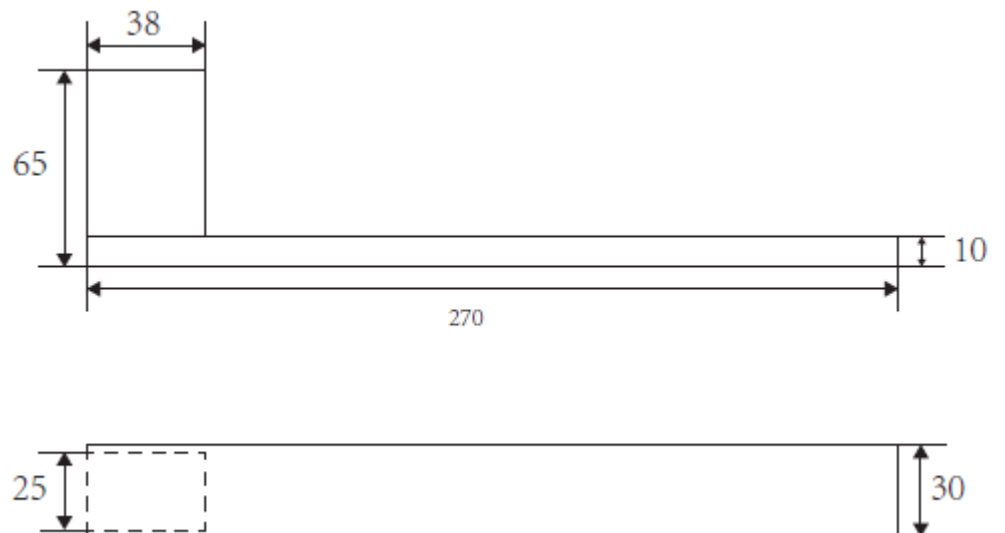

ALYSSA

Towel Bar

LEV2805B

Features:

- Modern square design
- Solid construction

Specifications:

- Polished 304 Stainless Steel construction
- Powder coated finish

Colour:

- Black

Warranty:

- 5 years

ACCESSORIES, WASTES AND TAPWARE NOT INCLUDED UNLESS STATED. PLEASE NOTE MEASUREMENTS ARE NOMINAL ONLY. PLEASE MEASURE PRODUCT ON SITE