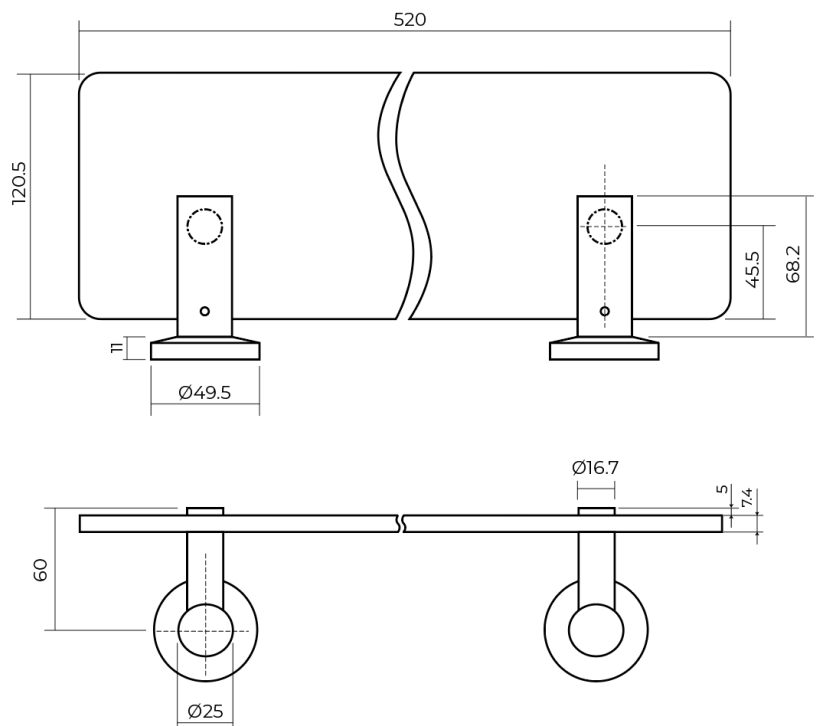

BELLA Glass Shelf

LEVBELGSC

Features:

- Modern round design
- Solid construction

Specifications:

- Chrome on brass construction
- Toughened safety glass

Colour:

- Chrome/Clear glass

Size:

- 520mm x 120mm

Warranty:

- 5 year warranty

ACCESSORIES, WASTES AND TAPWARE NOT INCLUDED UNLESS STATED. PLEASE NOTE MEASUREMENTS ARE NOMINAL ONLY. PLEASE MEASURE PRODUCT ON SITE