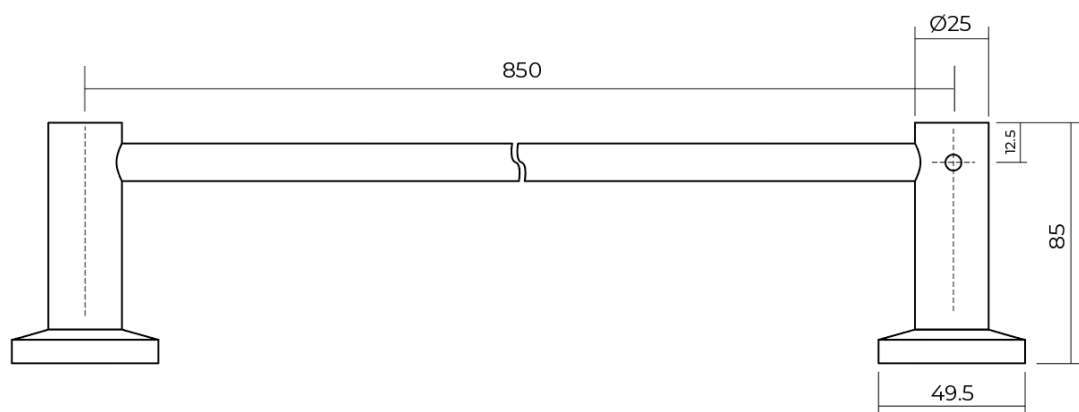

BELLA Single Towel Rail

LEVBELTOC

Features:

- Modern round design
- Solid construction
- Single rail

Specifications:

- Chrome on brass construction

Colour:

- Chrome

Size:

- 900mm x 80mm

Warranty:

- 5 year warranty

ACCESSORIES, WASTES AND TAPWARE NOT INCLUDED UNLESS STATED. PLEASE NOTE MEASUREMENTS ARE NOMINAL ONLY. PLEASE MEASURE PRODUCT ON SITE