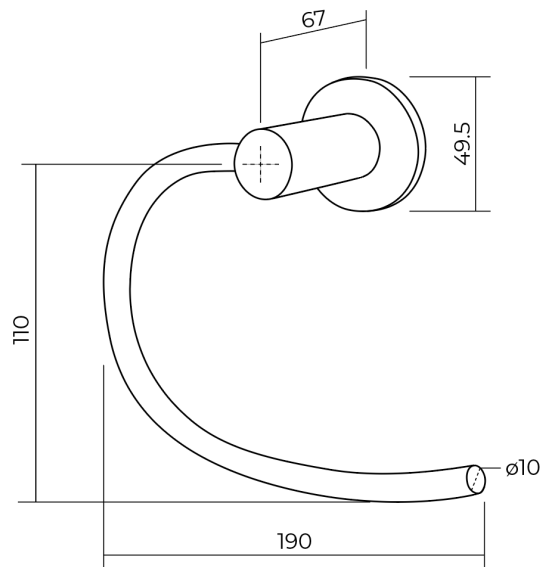

LE·VIVI

TECHNICAL DATA SHEET

BELLA Towel Ring

LEVBELTRC

Features:

- Modern round design
- Solid construction

Specifications:

- Chrome on brass construction

Colour:

- Chrome

Warranty:

- 5 year warranty

ACCESSORIES, WASTES AND TAPWARE NOT INCLUDED UNLESS STATED. PLEASE NOTE MEASUREMENTS ARE NOMINAL ONLY. PLEASE MEASURE PRODUCT ON SITE